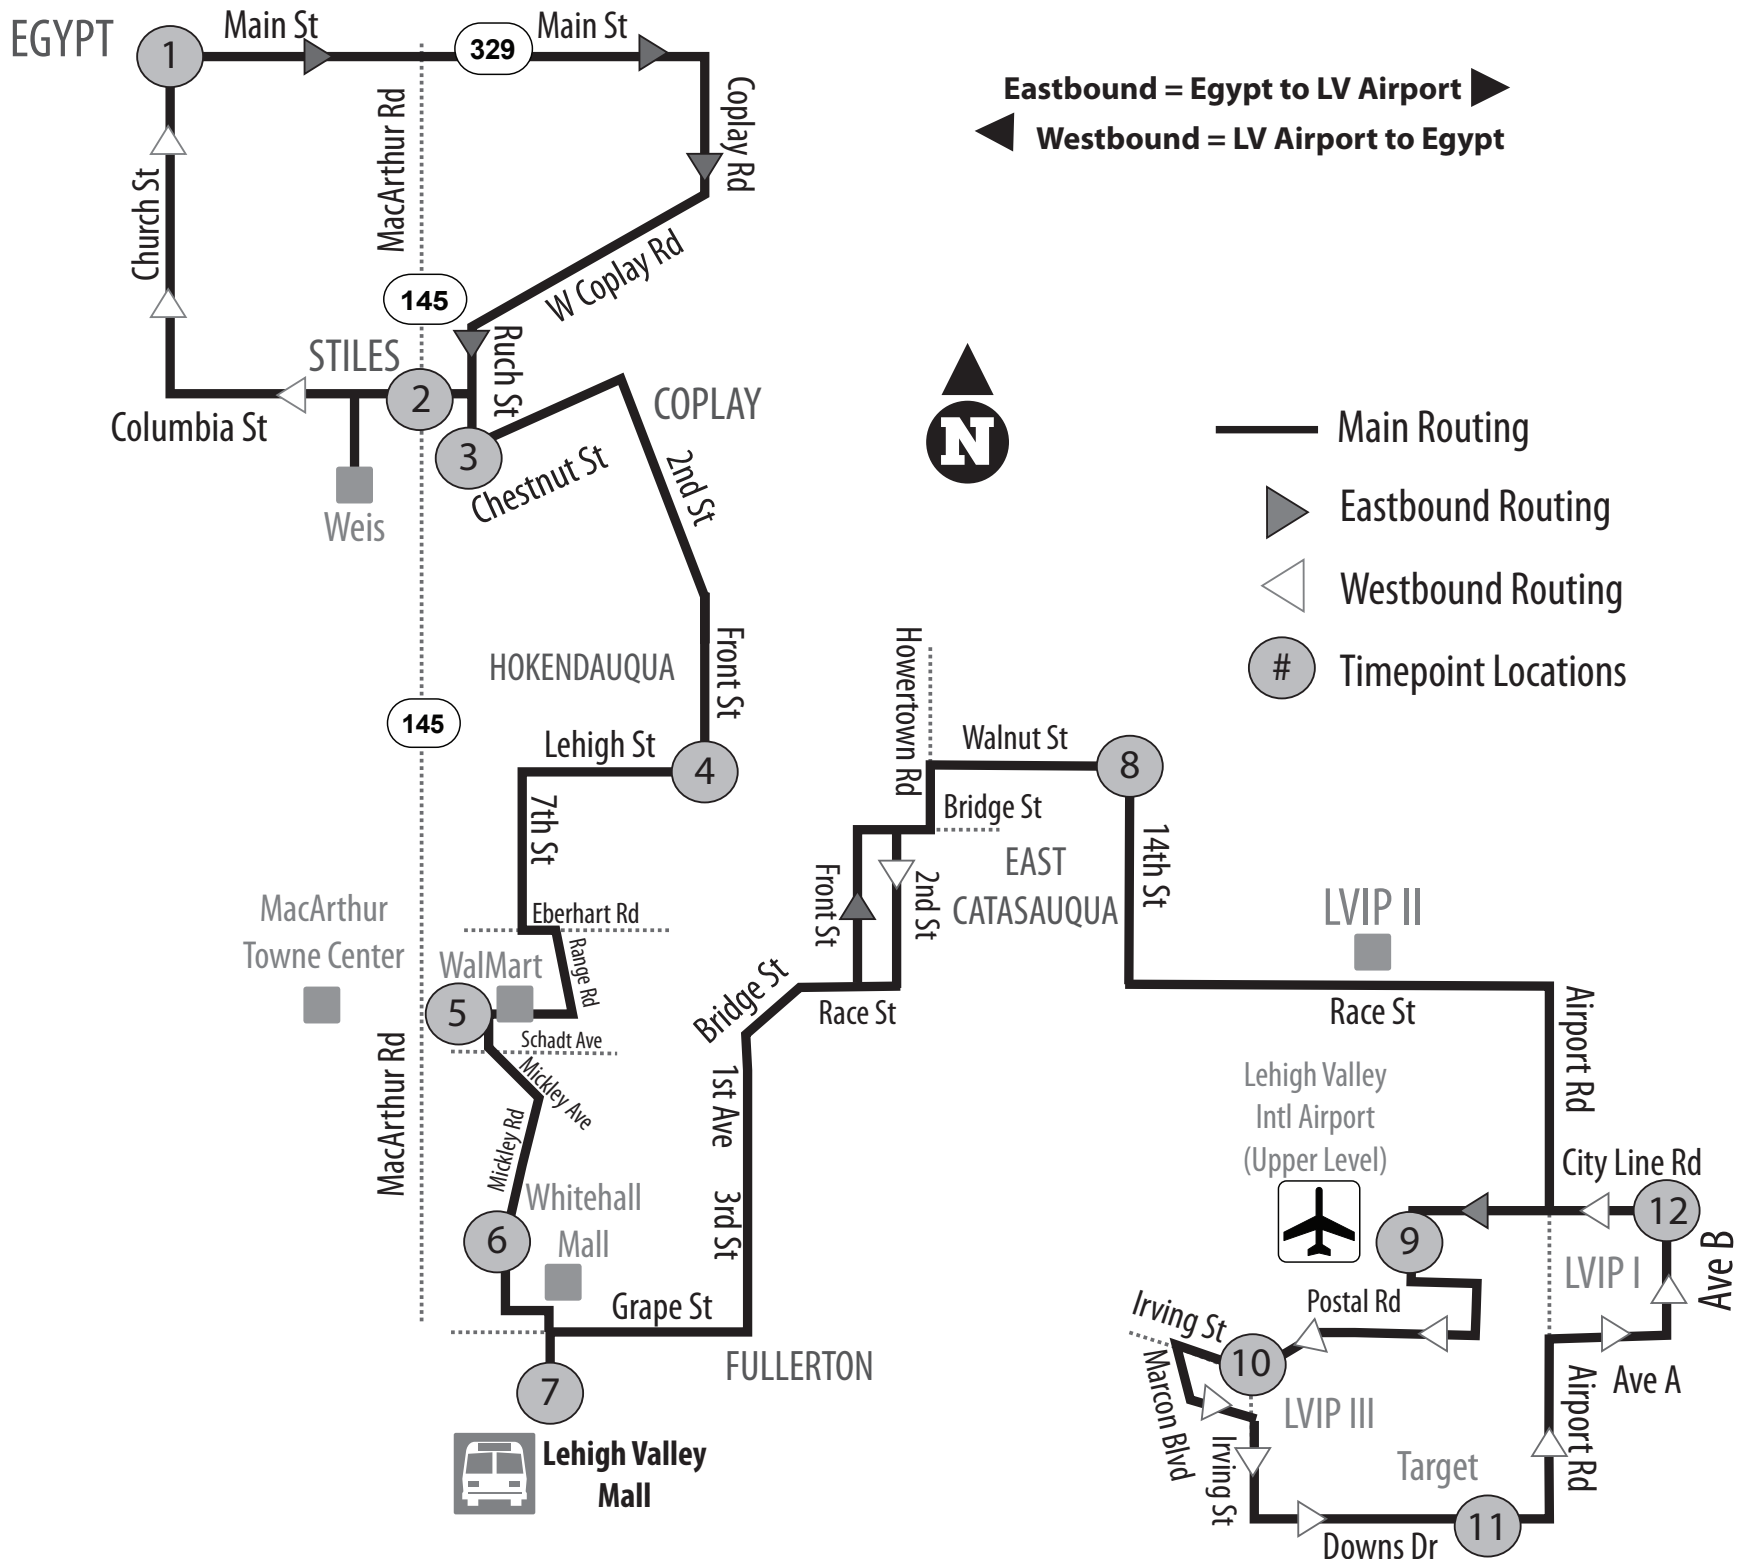

No smoking, eating or drinking on LANtaBuses or LANtaVans

No LANta Bus service on New Year's Day, Easter Sunday, Memorial Day, Independence Day, Labor Day, Thanksgiving Day and Christmas Day.

All trips are ADA accessible.

All Tickets and Passes may be purchased at these locations:

Allentown: Family Center (8th & Hamilton); The Little Apple IGA (N 7th & Tilghman); Allentown Transportation Center (6th & Linden); LANta Office (1060 Lehigh Street).

Bethlehem: The Metro Cafe (Broad & Guetter); Plaza Cards and Snacks (115 Bethlehem Plaza)

Easton: LANta Office (3610 Nicholas St.)

Follow Us On Twitter:
@LANTALV

Subscribe to our Youtube Channel:
LANTALehighValley

Like Us On Facebook:
LANTALehighValley

For Real Time Bus Departure Information, please scan the appropriate QR Code, below:

iPhone:

Android:

ROUTE

Egypt - Lehigh Valley Airport via LV Mall and East Catasauqua

○ ----- EFFECTIVE 06/29/2015

Service to:

- Egypt / Stiles (Weis) / Coplay
- Hokenauqua
- Whitehall Mall
- Lehigh Valley Mall
- Fullerton
- East Catasauqua
- Race St - LVIP II
- Lehigh Valley International Airport
- LVIP I & LVIP III
- Downs Drive - Target

For routes, schedules and fares

CALL 610-776-7433

TDD 610-432-8505

CLICK www.lantabus.com