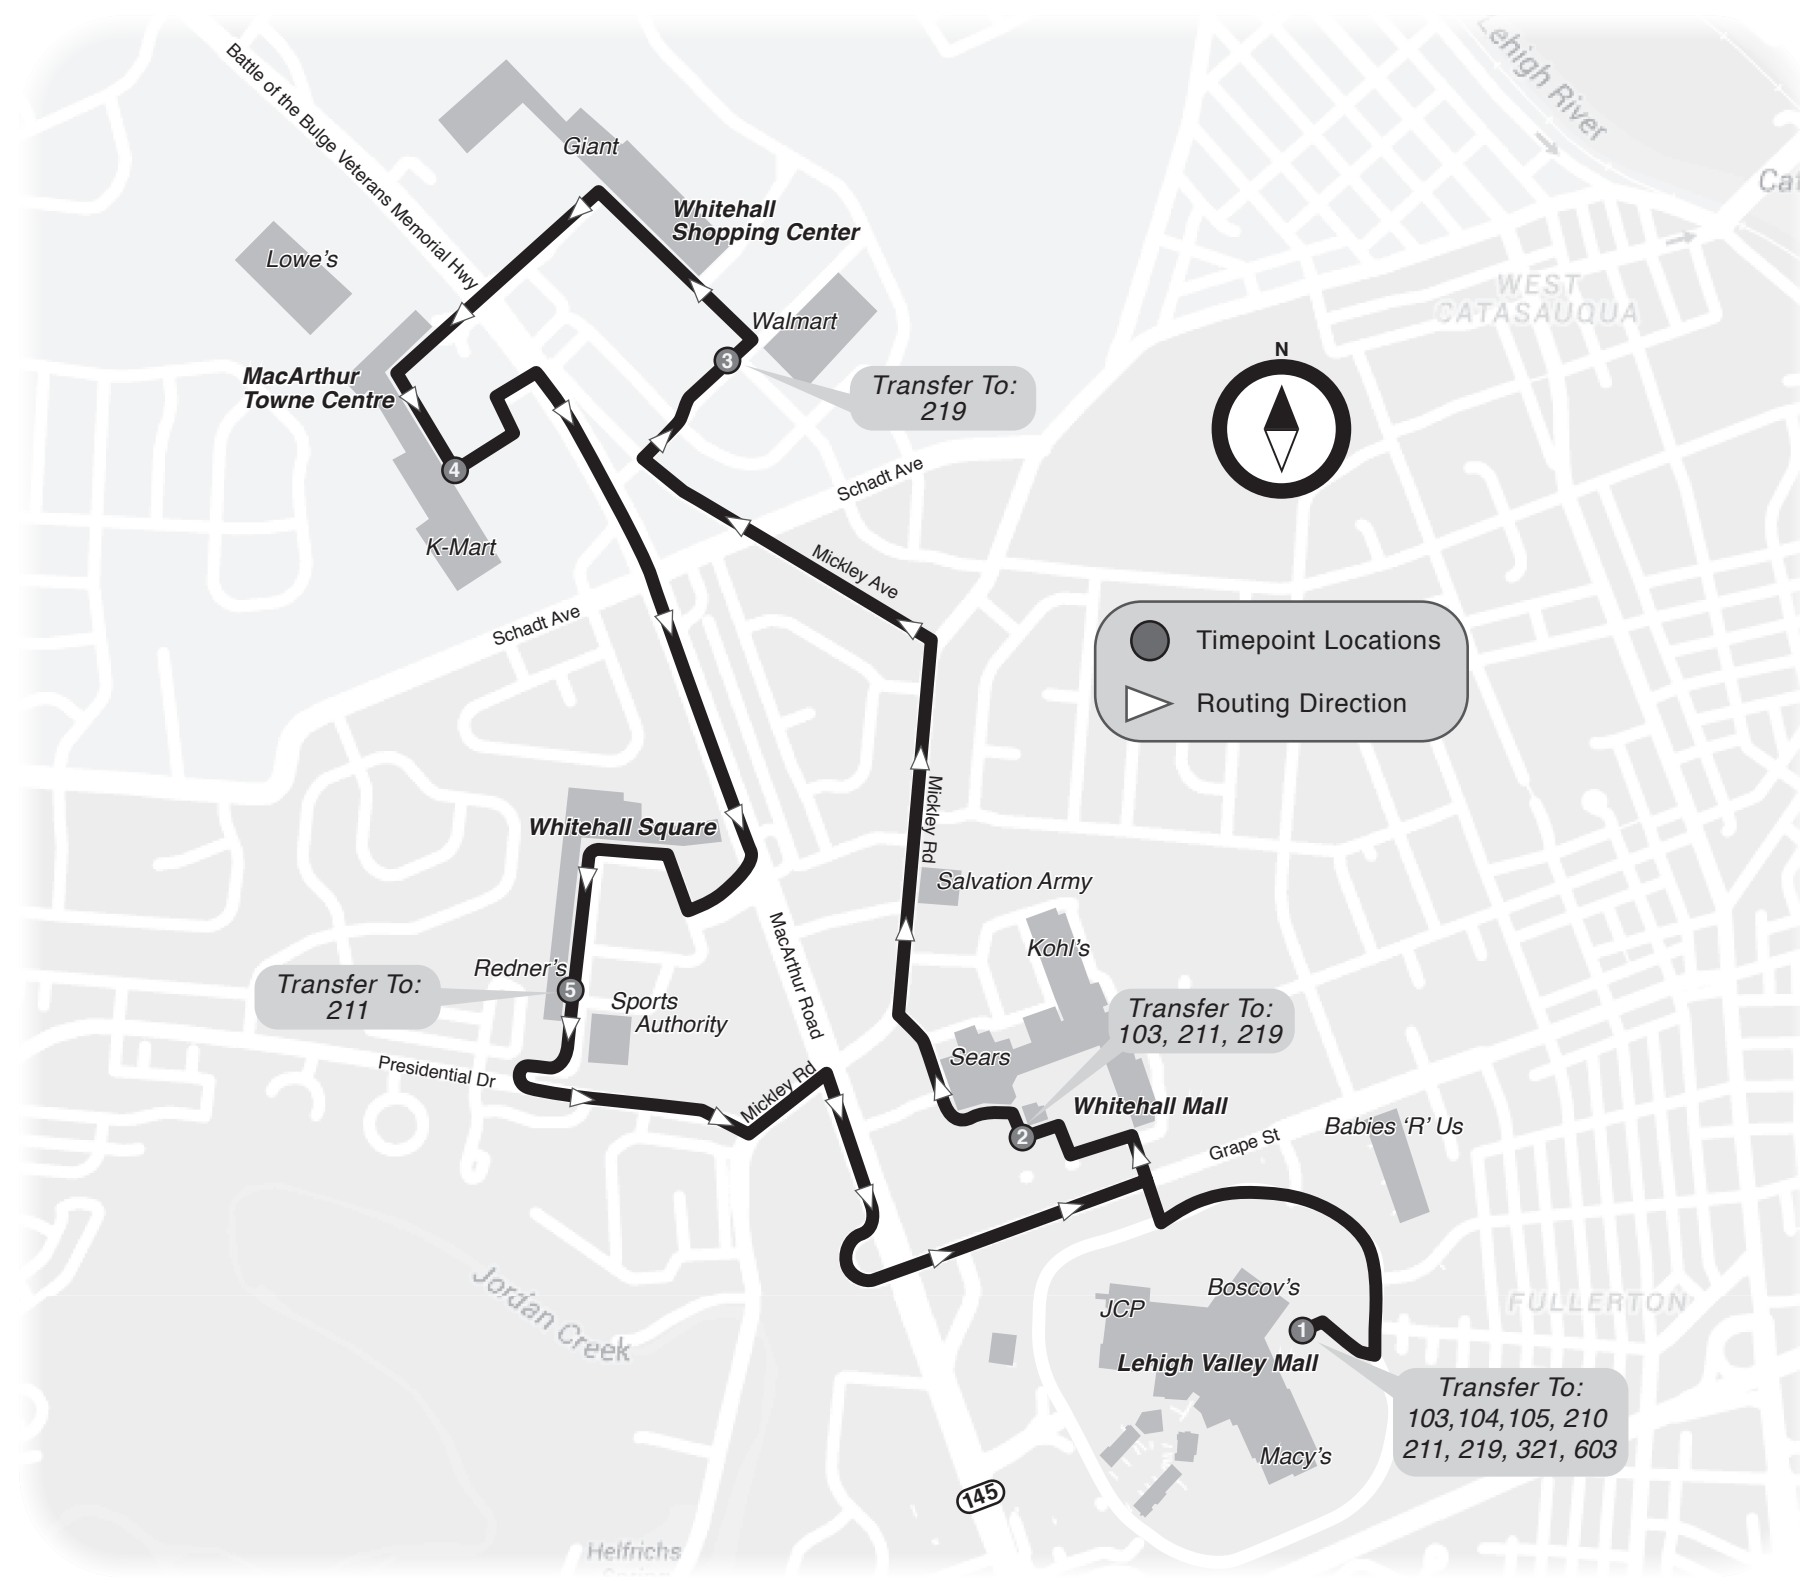

ROUTE 602

ROUTE

MacArthur Road WhirlyBird

EFFECTIVE 06/29/2015

1. Service to:
2. Lehigh Valley Mall
   - Whitehall Mall / Kohl's
   - Whitehall Shopping Center / WalMart
   - MacArthur Towne Center / KMart
   - Whitehall Square / Redner's

For Real Time Bus Departure Information, please scan the appropriate QR Code, below:

iPhone:

Android:

For routes, schedules and fares

CALL 610-776-7433

TDD 610-432-8505

CLICK www.lantabus.com