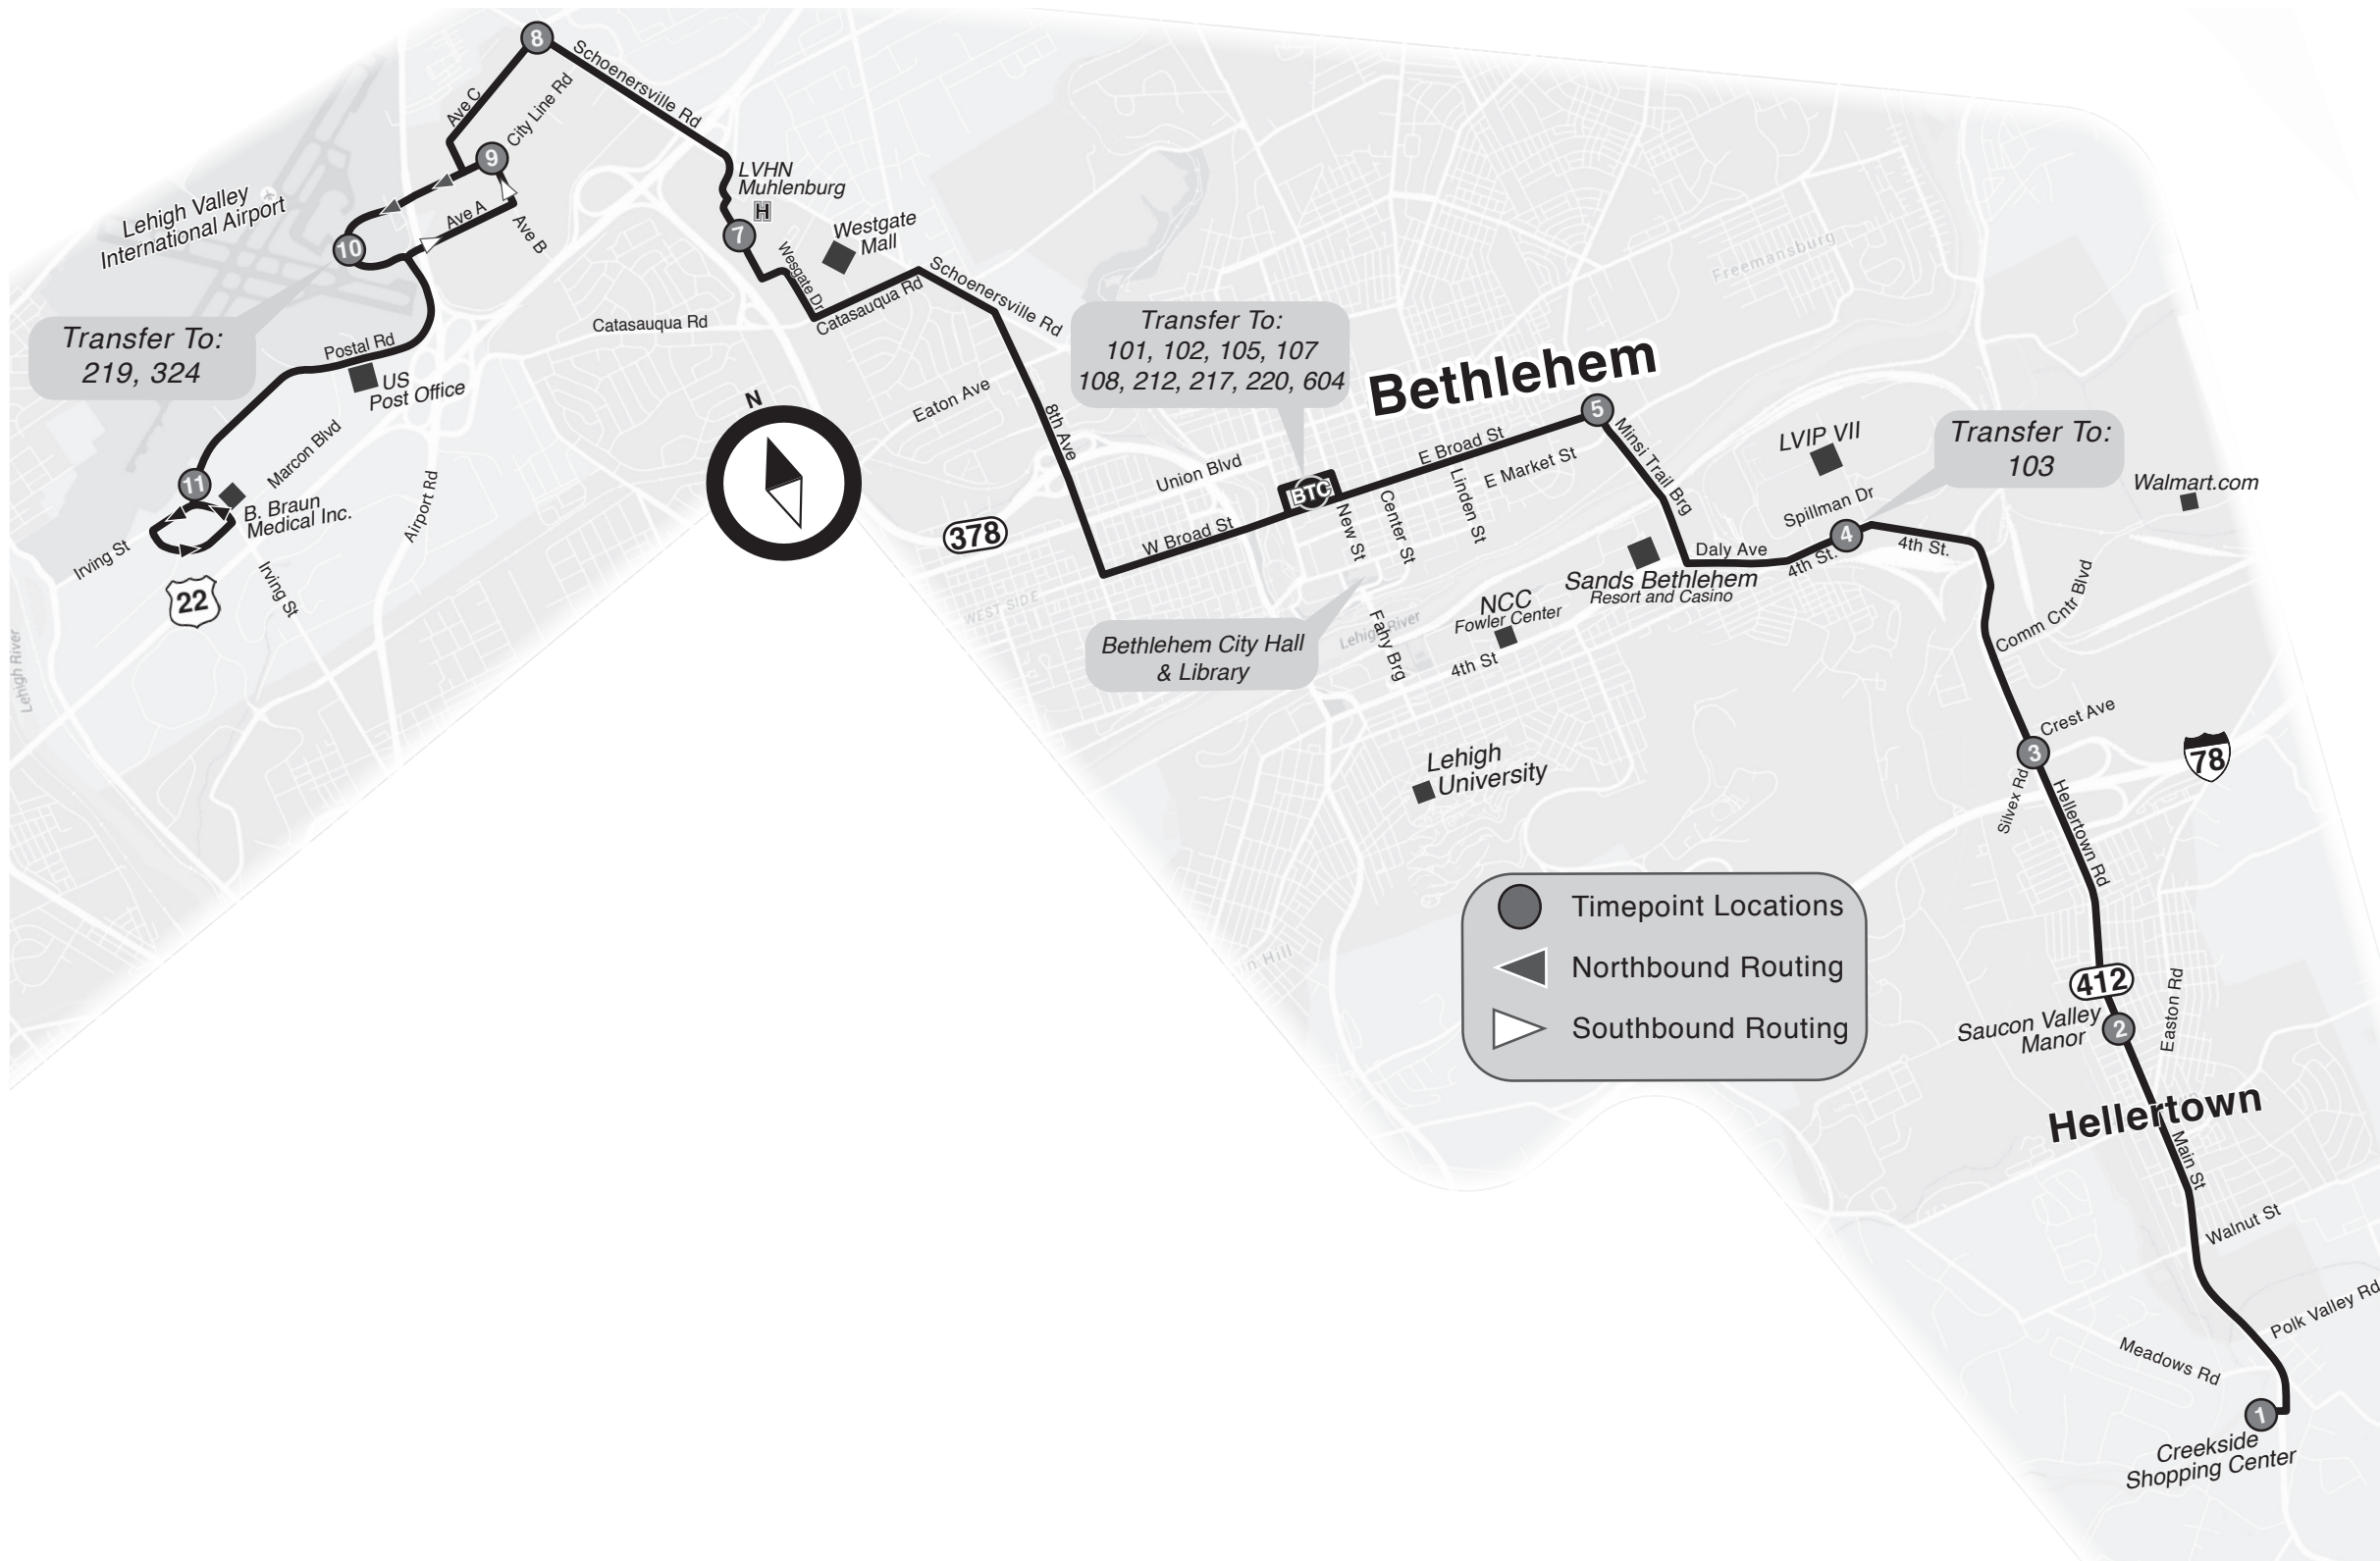

ROUTE 215

ROUTE

Hellertown - LV Airport / LVIP I via Broad & Guetter

EFFECTIVE 09/08/2015 V.2

1. Service to:
2. Hellertown - Creekside Shop Ctr
   - Bethlehem - Broad & Guetter
   - Westgate Mall
   - LVHN - Muhlenberg
   - LVIP I, LVIP III, & LVIP VII
   - Lehigh Valley International Airport
   - Marcon Blvd / Postal Road

For Real Time Bus Departure Information, please scan the appropriate QR Code, below:

iPhone:

Android:

For routes, schedules and fares

- CALL 610-776-7433
- TDD 610-432-8505
- CLICK www.lantabus.com