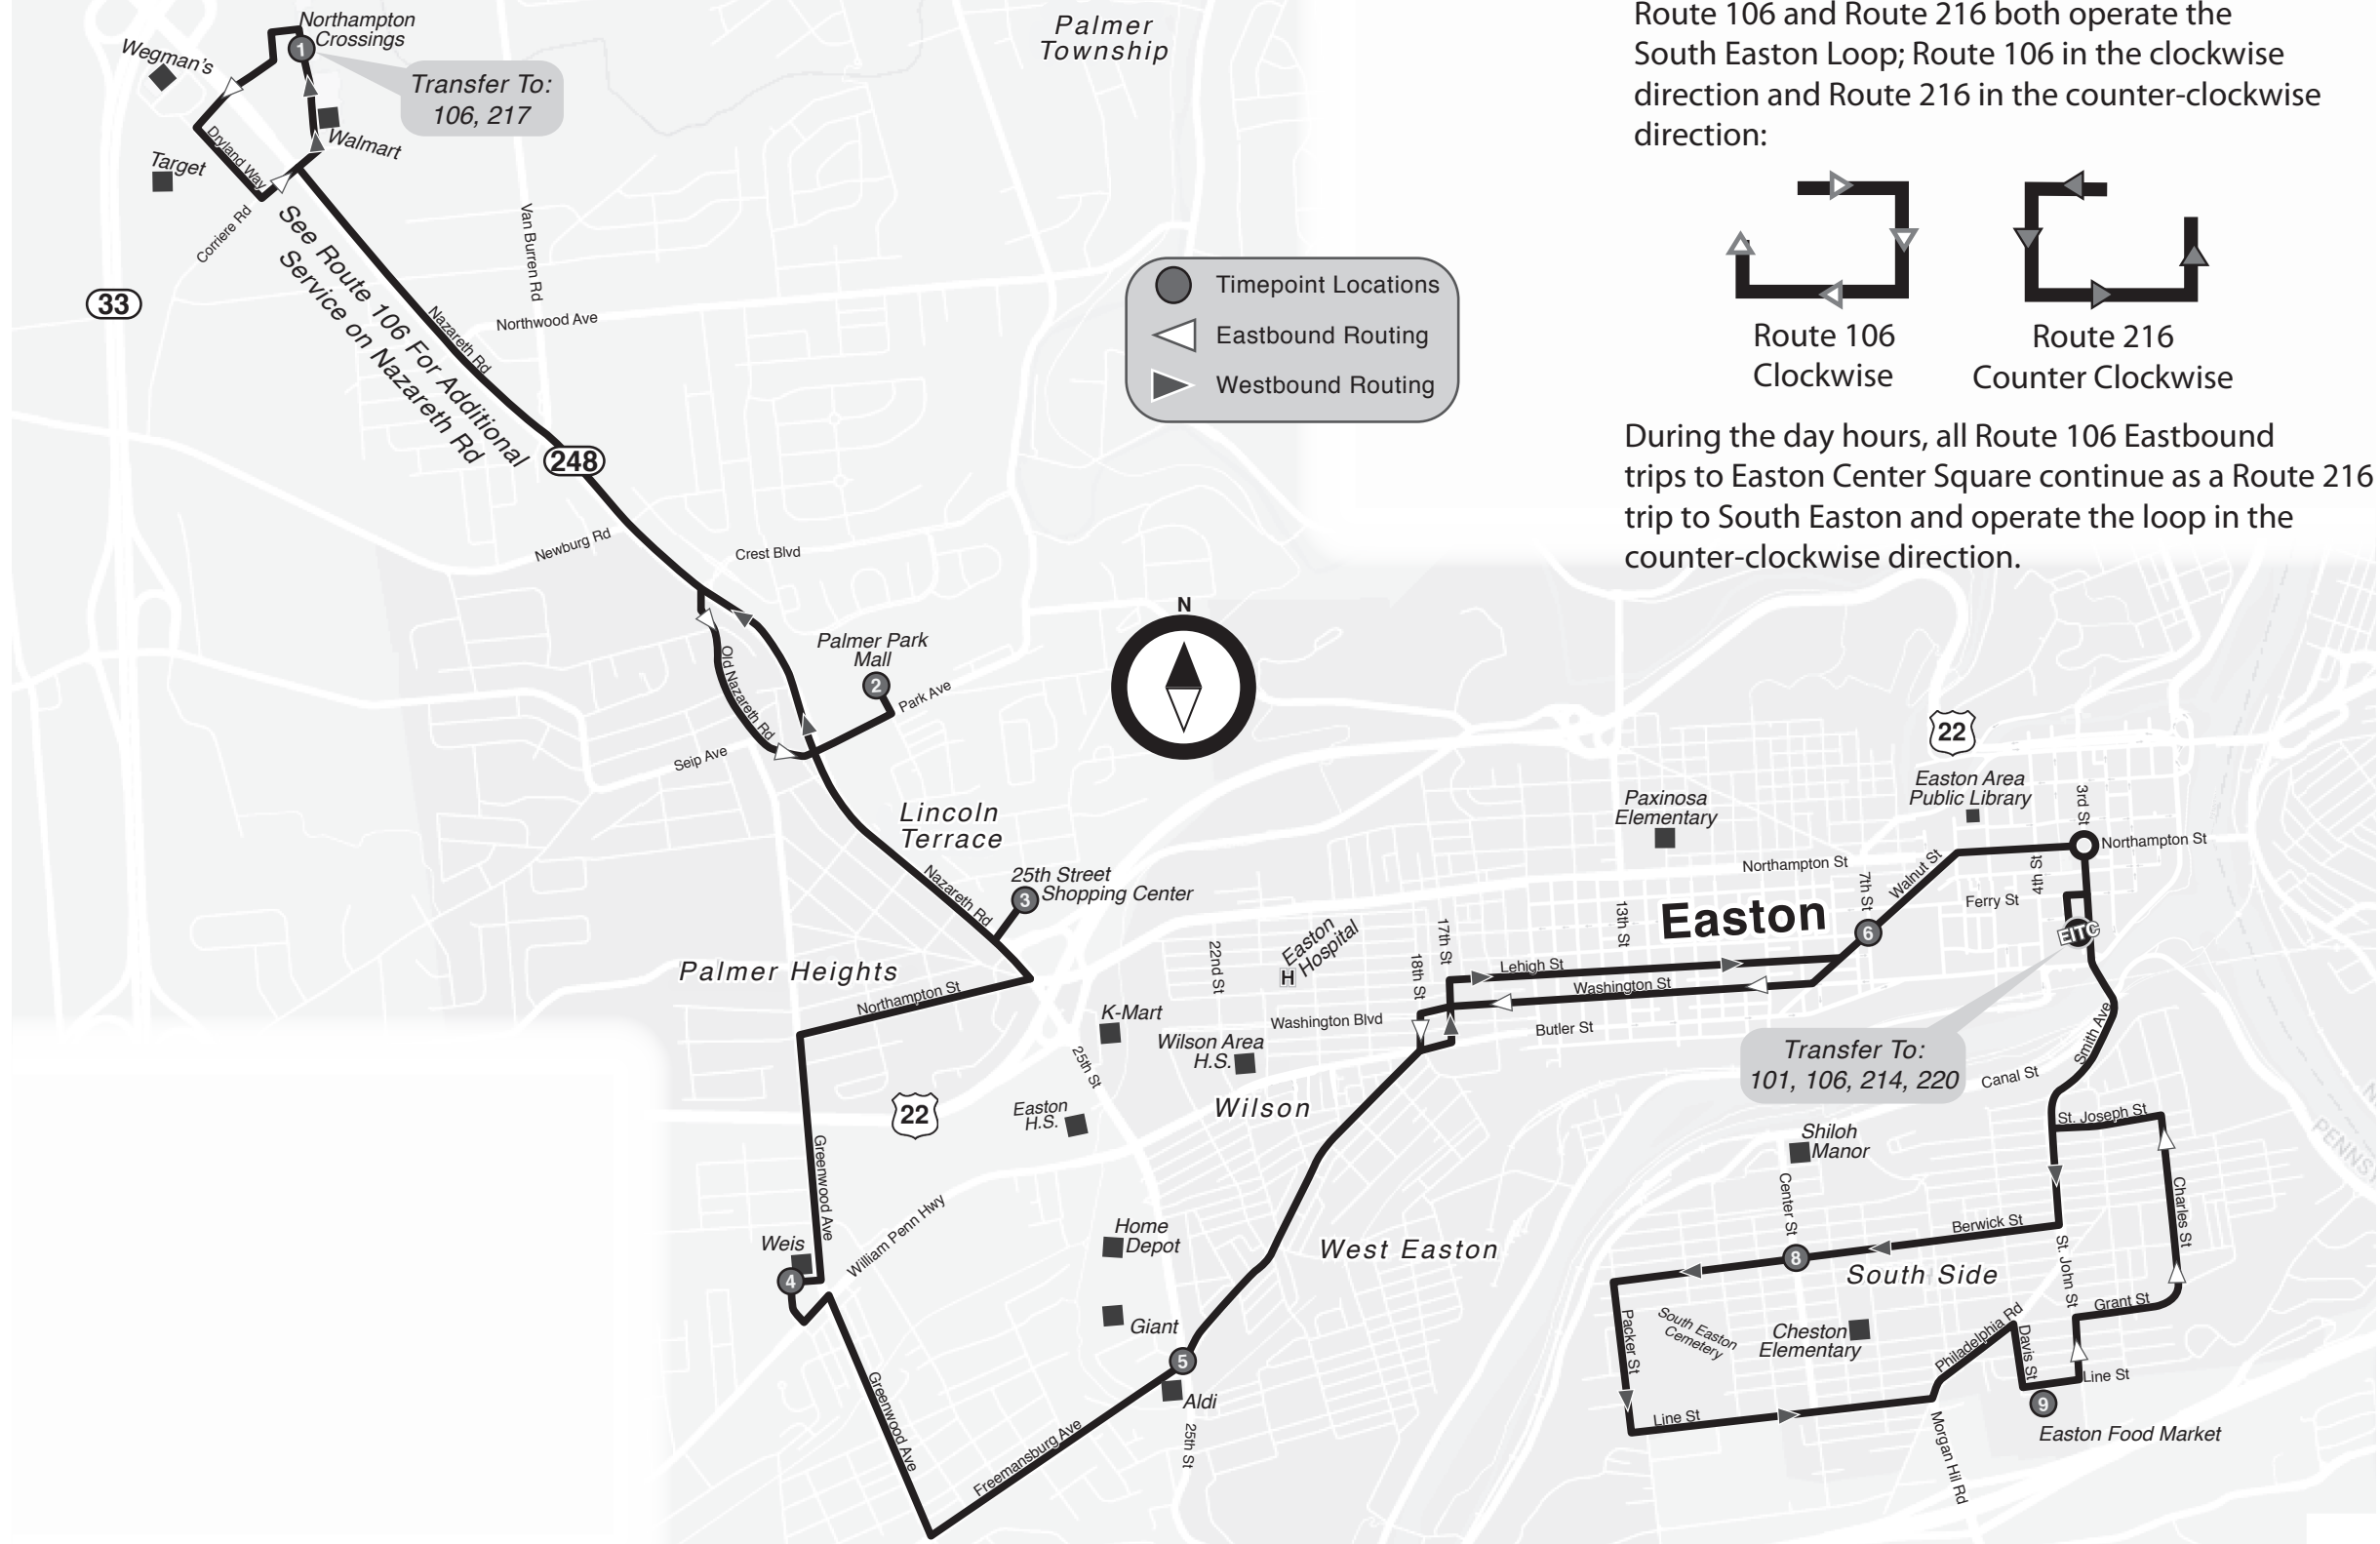

WESTBOUND

South Easton ▶ Nazareth Rd

7	8	9	7	6	5	4	3	2	1
Easton Intermodal Transportation Center	Berwick & Center	South Side / C-Town	Easton Intermodal Transportation Center	Walnut & 7th	Freemansburg Ave & 25th Street	Weis Markets on William Penn Hwy	25th Street Shopping Center	Palmer Park Mall	Northampton Crossings
5:45	5:50	6:00	6:15	6:17	6:24	6:29	6:34	6:39	6:49
6:45	6:50	7:00	7:15	7:17	7:24	7:29	7:34	7:39	7:49
7:45	7:50	8:00	8:15	8:17	8:24	8:29	8:34	8:39	8:49
8:45	8:50	9:00	9:15	9:17	9:24	9:29	9:34	9:39	9:49
9:45	9:50	10:00	10:15	10:17	10:24	10:29	10:34	10:39	10:49
10:45	10:50	11:00	11:15	11:17	11:24	11:29	11:34	11:39	11:49
11:45	11:50	12:00	12:15	12:17	12:24	12:29	12:34	12:39	12:49
12:45	12:50	1:00	1:15	1:17	1:24	1:29	1:34	1:39	1:49
1:45	1:50	2:00	2:15	2:17	2:24	2:29	2:34	2:39	2:49
2:45	2:50	3:00	3:15	3:17	3:24	3:29	3:34	3:39	3:49
3:45	3:50	4:00	4:15	4:17	4:24	4:29	4:34	4:39	4:49
4:45	4:50	5:00	5:15	5:17	5:24	5:29	5:34	5:39	5:49
5:45	5:50	6:00	6:15	6:17	6:24	6:29	6:34	6:39	6:49

****NOTE**** Monday - Saturday:
 Eastbound Trips & Timepoints indicated with a (*) are operated by Route 106. Route 216 turns into Route 106 at Easton Center Square when coming from Freemansburg Ave.

LANtaBus Fares

Route 106 and Route 216 both operate the South Easton Loop; Route 106 in the clockwise direction and Route 216 in the counter-clockwise direction:

During the day hours, all Route 106 Eastbound trips to Easton Center Square continue as a Route 216 trip to South Easton and operate the loop in the counter-clockwise direction.

ROUTE

South Easton - Nazareth Rd via Freemansburg Ave

EFFECTIVE 02/11/2013

- Service to:
- Easton Intermodal Transportation Center
 - South Side Easton / C - Town
 - Northampton Crossings
 - Palmer Park Mall
 - 25th Street Shopping Center
 - Freemansburg Ave.
 - Weis Market
 - Northampton County Offices