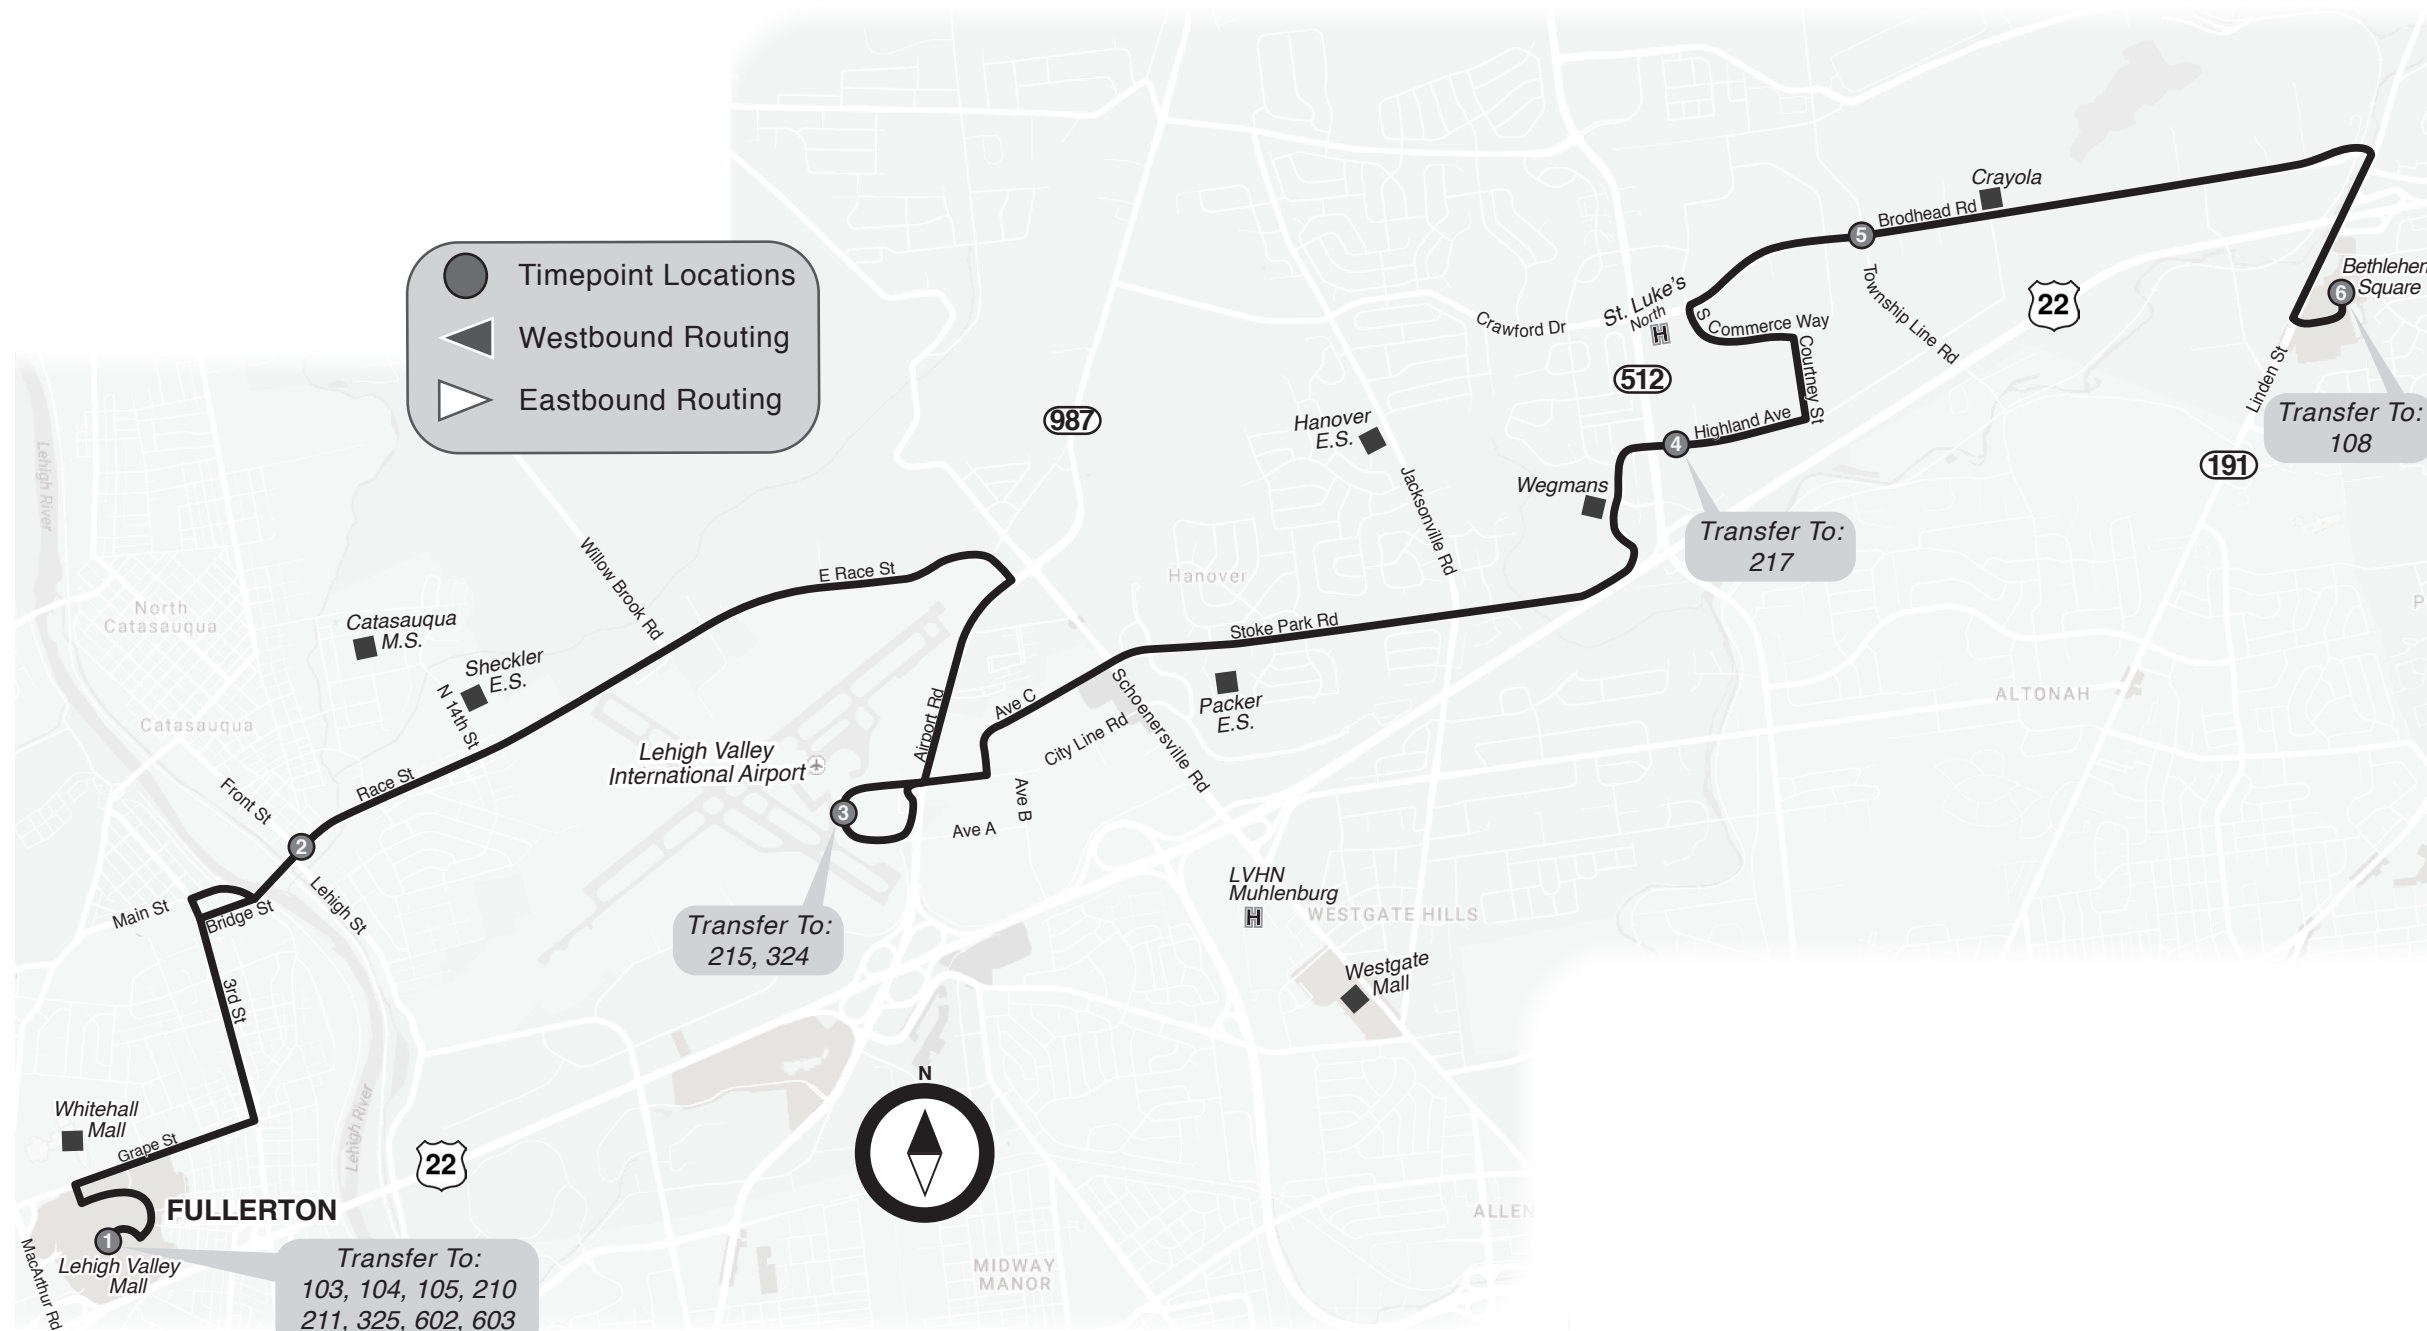

For Real Time Bus Departure Information, please scan the appropriate QR Code, below:

iPhone:

Android:

For routes, schedules and fares

CALL 610-776-7433

CLICK www.lantabus.com

CONNECT @LANTALehighValley

Timepoint Locations
 Westbound Routing
 Eastbound Routing