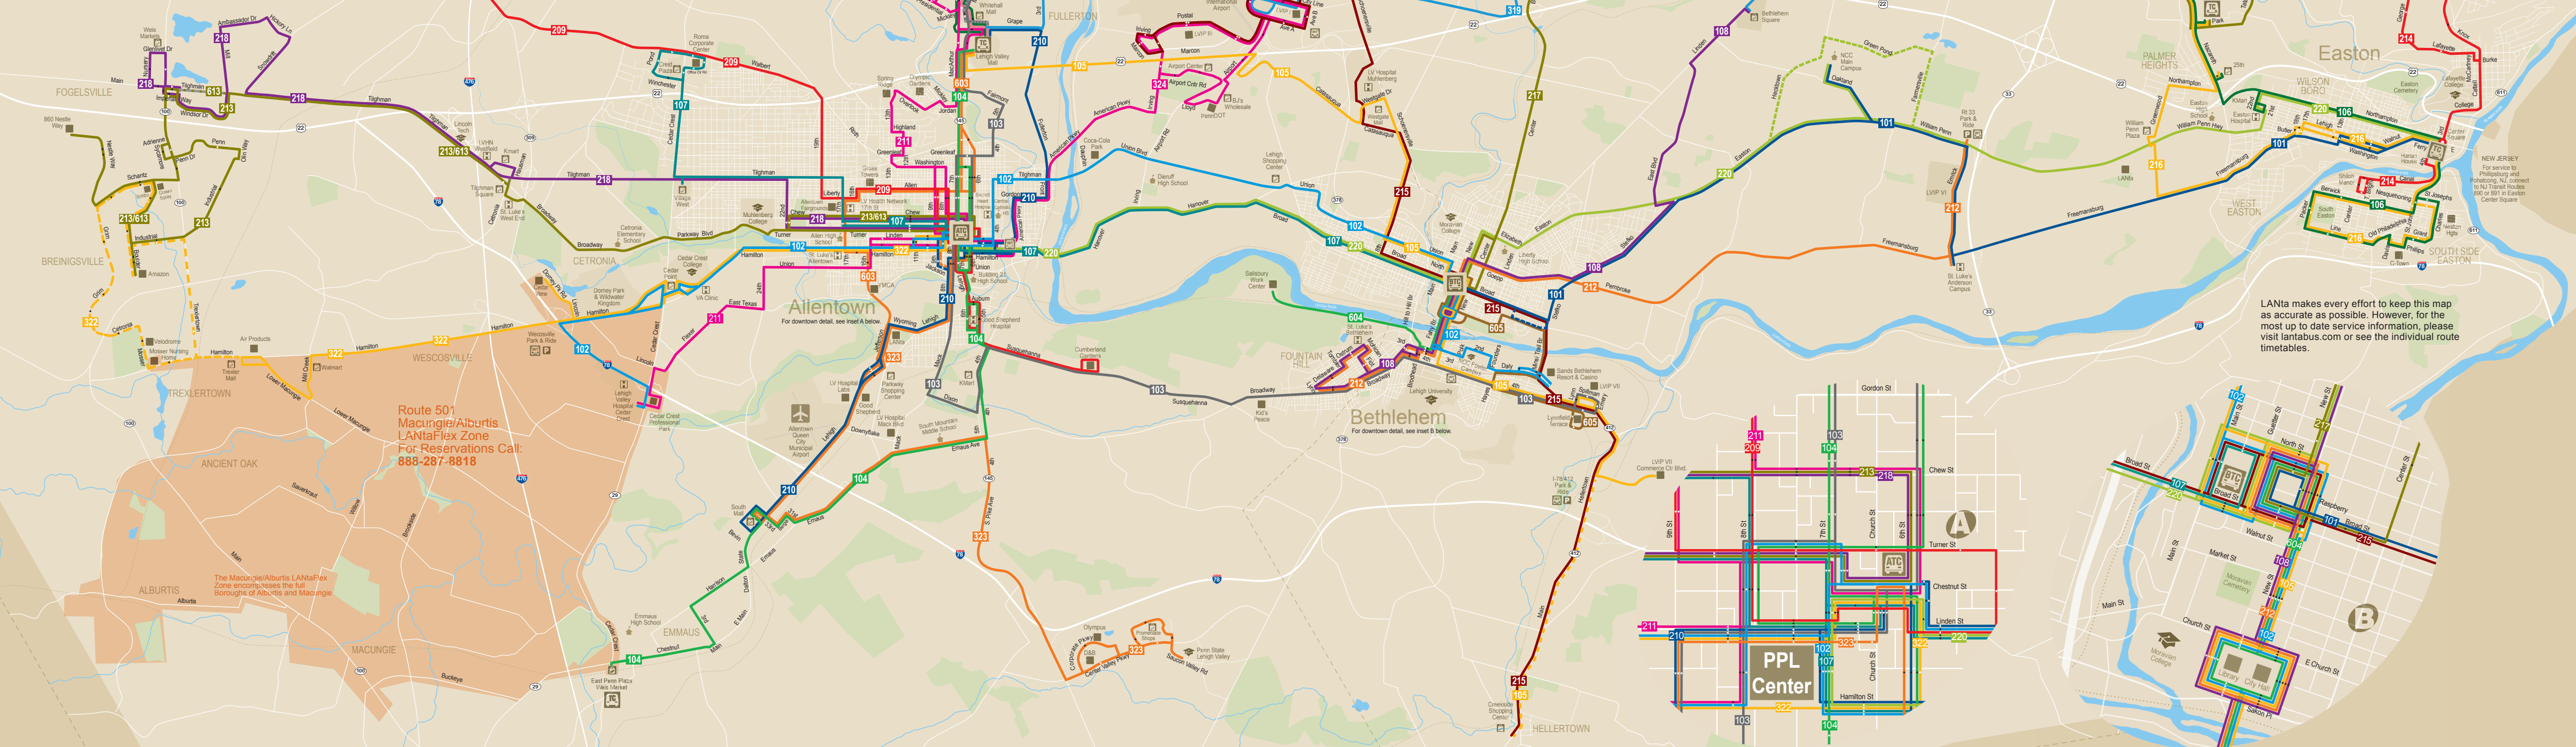

— Main Routing
- - - Limited Service

- ▲ ◀ Northbound or Westbound Routing
- ▽ ▶ Southbound or Eastbound Routing
- Allentown Transportation Center
- Bethlehem Transportation Center
- Easton Transportation Center
- LANtaBus Transfer Center
- Commuter/Intercity Bus Facility
- --- County Border

ROUTES - Effective 09/05/16

- **101** Bethlehem - Easton
- **102** Bethlehem - LVH Cedar Crest
- **103** Susquehanna St - Northampton
- Evening Routing
- **104** Emmaus - Lehigh Valley Mall
- **105** S. Bethlehem - Lehigh Valley Mall
- **106** South Easton - Nazareth Rd
- **107** Hanover Ave - Crest Plaza
- **108** Fountain Hill - East Hills

- **209** Crest Plaza via Walbert
- **210** South Mall - Lehigh Valley Mall
- **211** Residential Village - LVH CC
- **212** Fountain Hill - Rt 33 Park & Ride
- **213** Lehigh Valley West/Fogelsville
- 613 routing only
- **214** College Hill/Forks - Shiloh Manor
- **215** Hellertown - Lehigh Valley Airport
- **216** South Easton - Nazareth Rd
- **217** Bethlehem - Slate Belt
- **218** LCCC/Walnutport
- **220** A-B-E Via William Penn Hwy

- **319** Lehigh Valley Mall - Bethlehem Square
- **322** Hamilton Blvd - Trexlertown
- Weekday Routing Only
- **323** Allentown - PSU LV
- **324** Lehigh Valley Airport - LVIP I & III
- **501** Macungie/Alburtis LANtaFlex
- **602** MacArthur Rd Whirlybird
- **603** 17th Street Crosstown
- **604** Riverside
- **605** Lynfield Terrace
- **613** Lehigh Valley West/Fogelsville
- 613 Routing Only

Route 501 Macungie/Alburtis LANtaFlex Zone
For Reservations Call: 888-287-8818

The Macungie/Alburtis LANtaFlex Zone encompasses the full Boroughs of Alburtis and Macungie