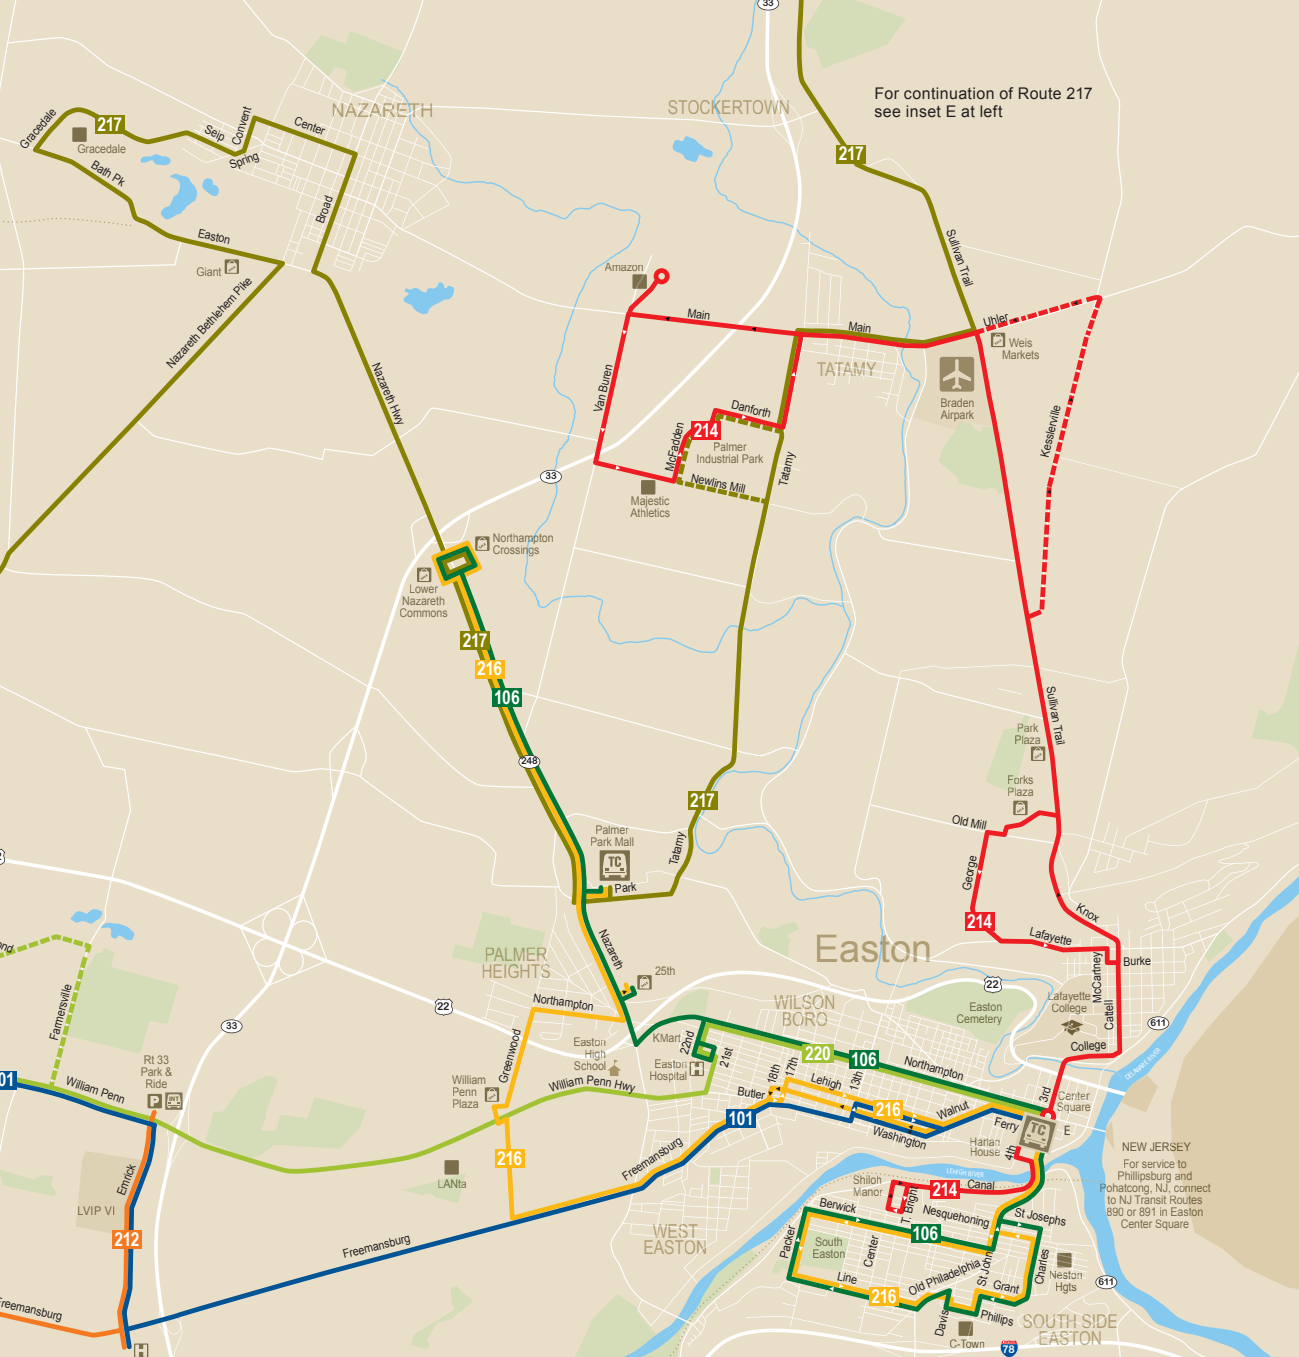

— Main Routing
- - - Limited Service

- ▲ ◀ Northbound or Westbound Routing
- ▽ ▶ Southbound or Eastbound Routing
- Allentown Transportation Center
- Bethlehem Transportation Center
- Easton Transportation Center
- LANtaBus Transfer Center
- Commuter/Intercity Bus Facility
- --- County Border

ROUTES - Effective 09/05/16

- **101** Bethlehem - Easton
- **102** Bethlehem - LVH Cedar Crest
- **103** Susquehanna St - Northampton
- Evening Routing
- **104** Emmaus - Lehigh Valley Mall
- **105** S. Bethlehem - Lehigh Valley Mall
- **106** South Easton - Nazareth Rd
- **107** Hanover Ave - Crest Plaza
- **108** Fountain Hill - East Hills

- **209** Crest Plaza via Walbert
- **210** South Mall - Lehigh Valley Mall
- **211** Residential Village - LVH CC
- **212** Fountain Hill - Rt 33 Park & Ride
- **213** Lehigh Valley West/Fogelsville
- 613 routing only
- **214** College Hill/Forks - Shiloh Manor
- **215** Hellertown - Lehigh Valley Airport
- **216** South Easton - Nazareth Rd
- **217** Bethlehem - Slate Belt
- **218** LCCC/Walnutport
- **220** A-B-E Via William Penn Hwy

- **319** Lehigh Valley Mall - Bethlehem Square
- **322** Hamilton Blvd - Trexlertown
- Weekday Routing Only
- **323** Allentown - PSU LV
- **324** Lehigh Valley Airport - LVIP I & III
- **501** Macungie/Alburtis LANtaFlex
- **602** MacArthur Rd Whirlybird
- **603** 17th Street Crosstown
- **604** Riverside
- **605** Lynfield Terrace
- **613** Lehigh Valley West/Fogelsville
- 613 Routing Only

Route 501 Macungie/Alburtis LANtaFlex Zone
For Reservations Call: 888-287-8818

The Macungie/Alburtis LANtaFlex Zone encompasses the full Boroughs of Alburtis and Macungie