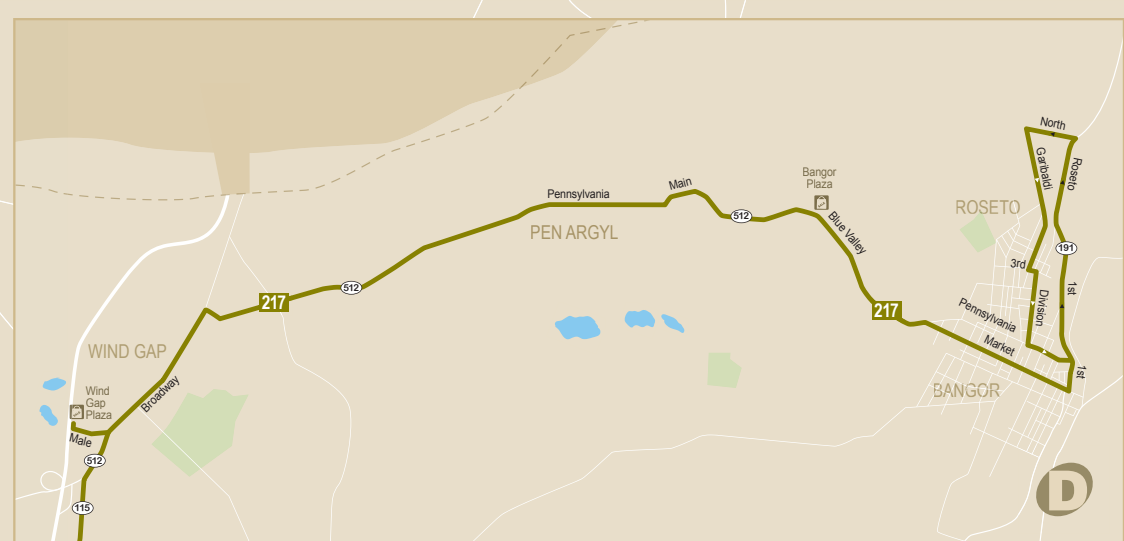

— Main Routing
- - - Limited Service

- ▲ ◀ Northbound or Westbound Routing
- ▽ ▶ Southbound or Eastbound Routing
- Allentown Transportation Center
- Bethlehem Transportation Center
- Easton Transportation Center
- LANtaBus Transfer Center
- Commuter/Intercity Bus Facility
- --- County Border

ROUTES - Effective 09/05/16

- **101** Bethlehem - Easton
- **102** Bethlehem - LVH Cedar Crest
- **103** Susquehanna St - Northampton
- Evening Routing
- **104** Emmaus - Lehigh Valley Mall
- **105** S. Bethlehem - Lehigh Valley Mall
- **106** South Easton - Nazareth Rd
- **107** Hanover Ave - Crest Plaza
- **108** Fountain Hill - East Hills

- **209** Crest Plaza via Walbert
- **210** South Mall - Lehigh Valley Mall
- **211** Residential Village - LVH CC
- **212** Fountain Hill - Rt 33 Park & Ride
- **213** Lehigh Valley West/Fogelsville
- 613 routing only
- **214** College Hill/Forks - Shiloh Manor
- **215** Hellertown - Lehigh Valley Airport
- **216** South Easton - Nazareth Rd
- **217** Bethlehem - Slate Belt
- **218** LCCC/Walnutport
- **220** A-B-E Via William Penn Hwy

- **319** Lehigh Valley Mall - Bethlehem Square
- **322** Hamilton Blvd - Trexlertown
- Weekday Routing Only
- **323** Allentown - PSU LV
- **324** Lehigh Valley Airport - LVIP I & III
- **501** Macungie/Alburtis LANtaFlex
- **602** MacArthur Rd Whirlybird
- **603** 17th Street Crosstown
- **604** Riverside
- **605** Lynfield Terrace
- **613** Lehigh Valley West/Fogelsville
- 613 Routing Only

Route 501 Macungie/Alburtis LANtaFlex Zone
For Reservations Call: 888-287-8818

The Macungie/Alburtis LANtaFlex Zone encompasses the full Boroughs of Alburtis and Macungie