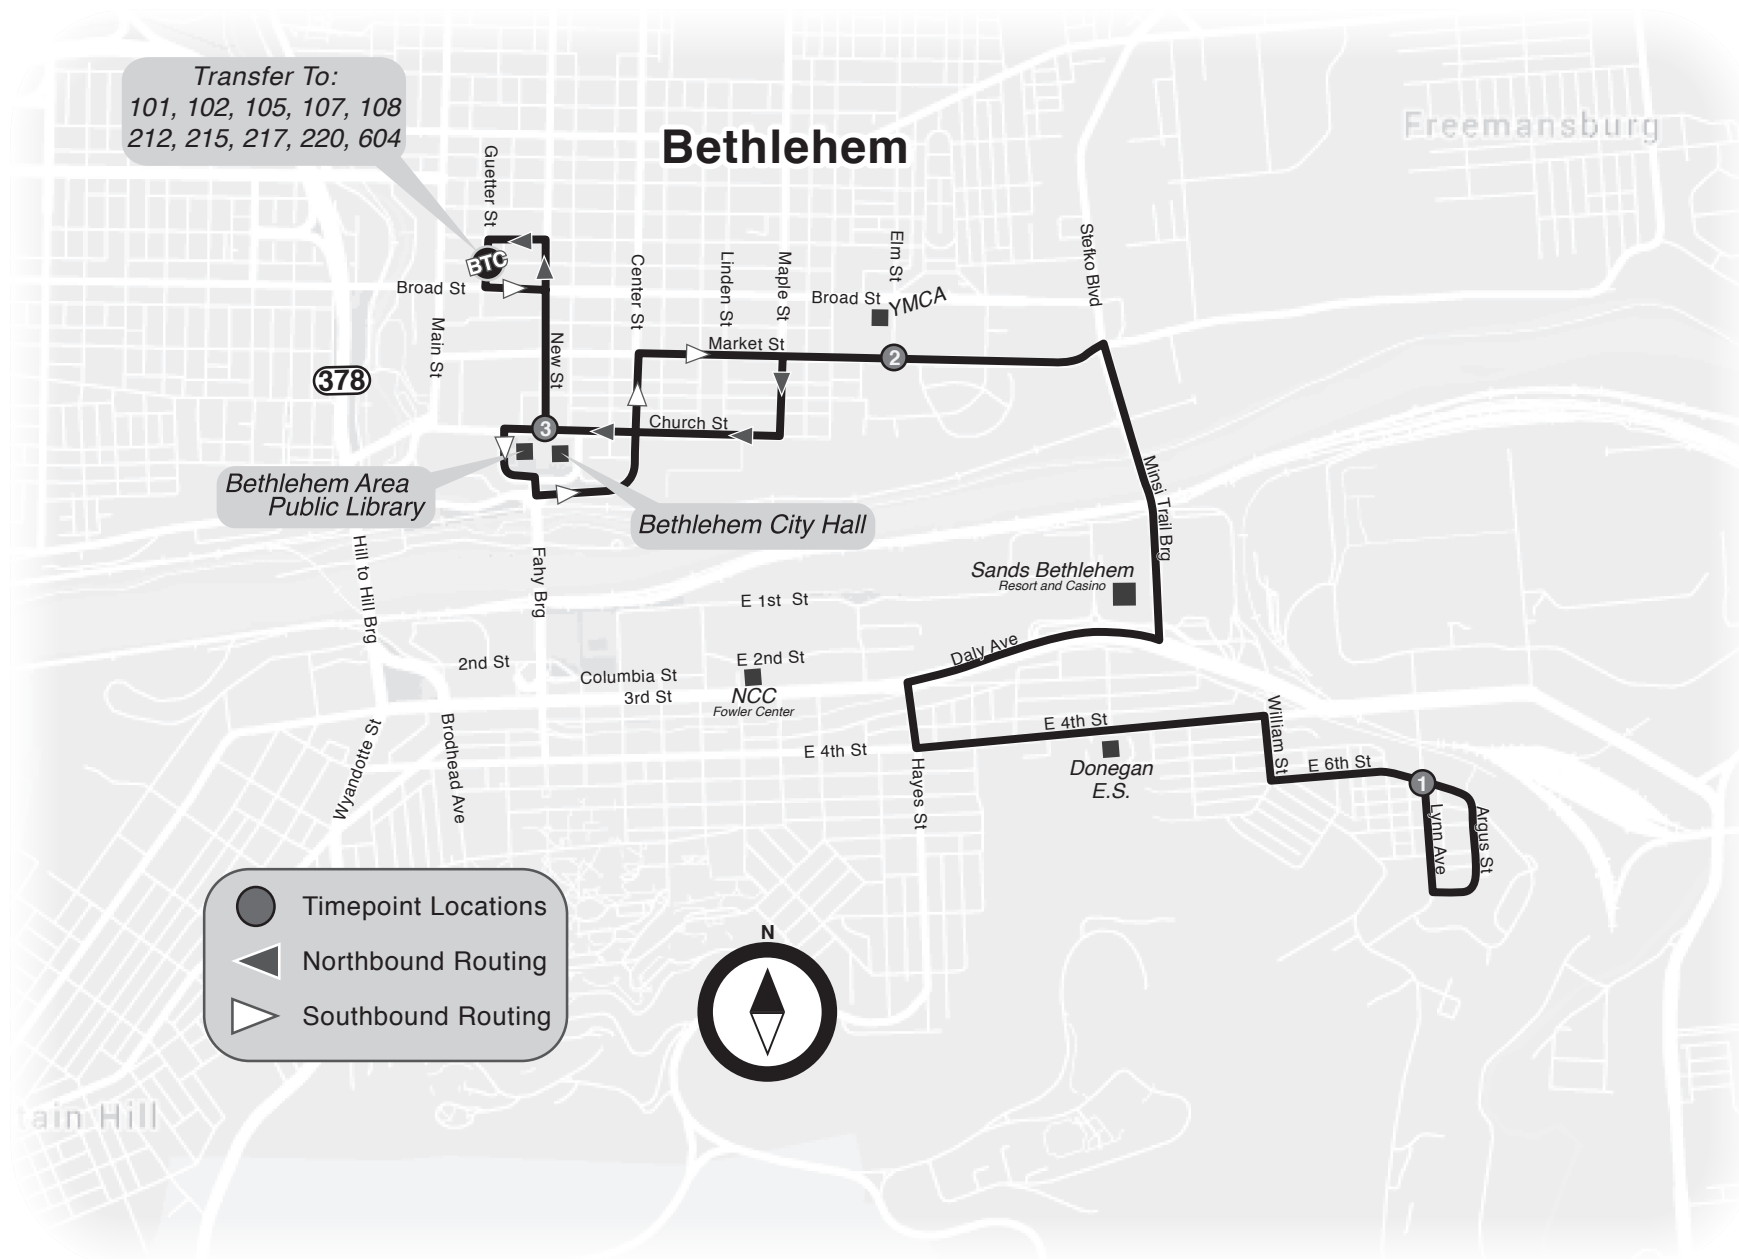

For routes, schedules and fares
 CALL 610-776-7433
 CLICK www.lantabus.com
 CONNECT @LANTALehighValley

ROUTE 605

ROUTE

Lynfield Terrace - Downtown Bethlehem / Broad & Guetter

EFFECTIVE 09/05/2016

Service to:

- Broad & Guetter Transfer Center
- Bethlehem City Hall
- Bethlehem Public Library
- Bartholomew House
- Lynfield

For Real Time Bus Departure Information, please scan the appropriate QR Code, below:

iPhone:

Android:

For routes, schedules and fares
 CALL 610-776-7433
 CLICK www.lantabus.com
 CONNECT @LANTALehighValley

Transfer To:
 101, 102, 105, 107, 108
 212, 215, 217, 220, 604

● Timepoint Locations
 ▲ Northbound Routing
 ▼ Southbound Routing