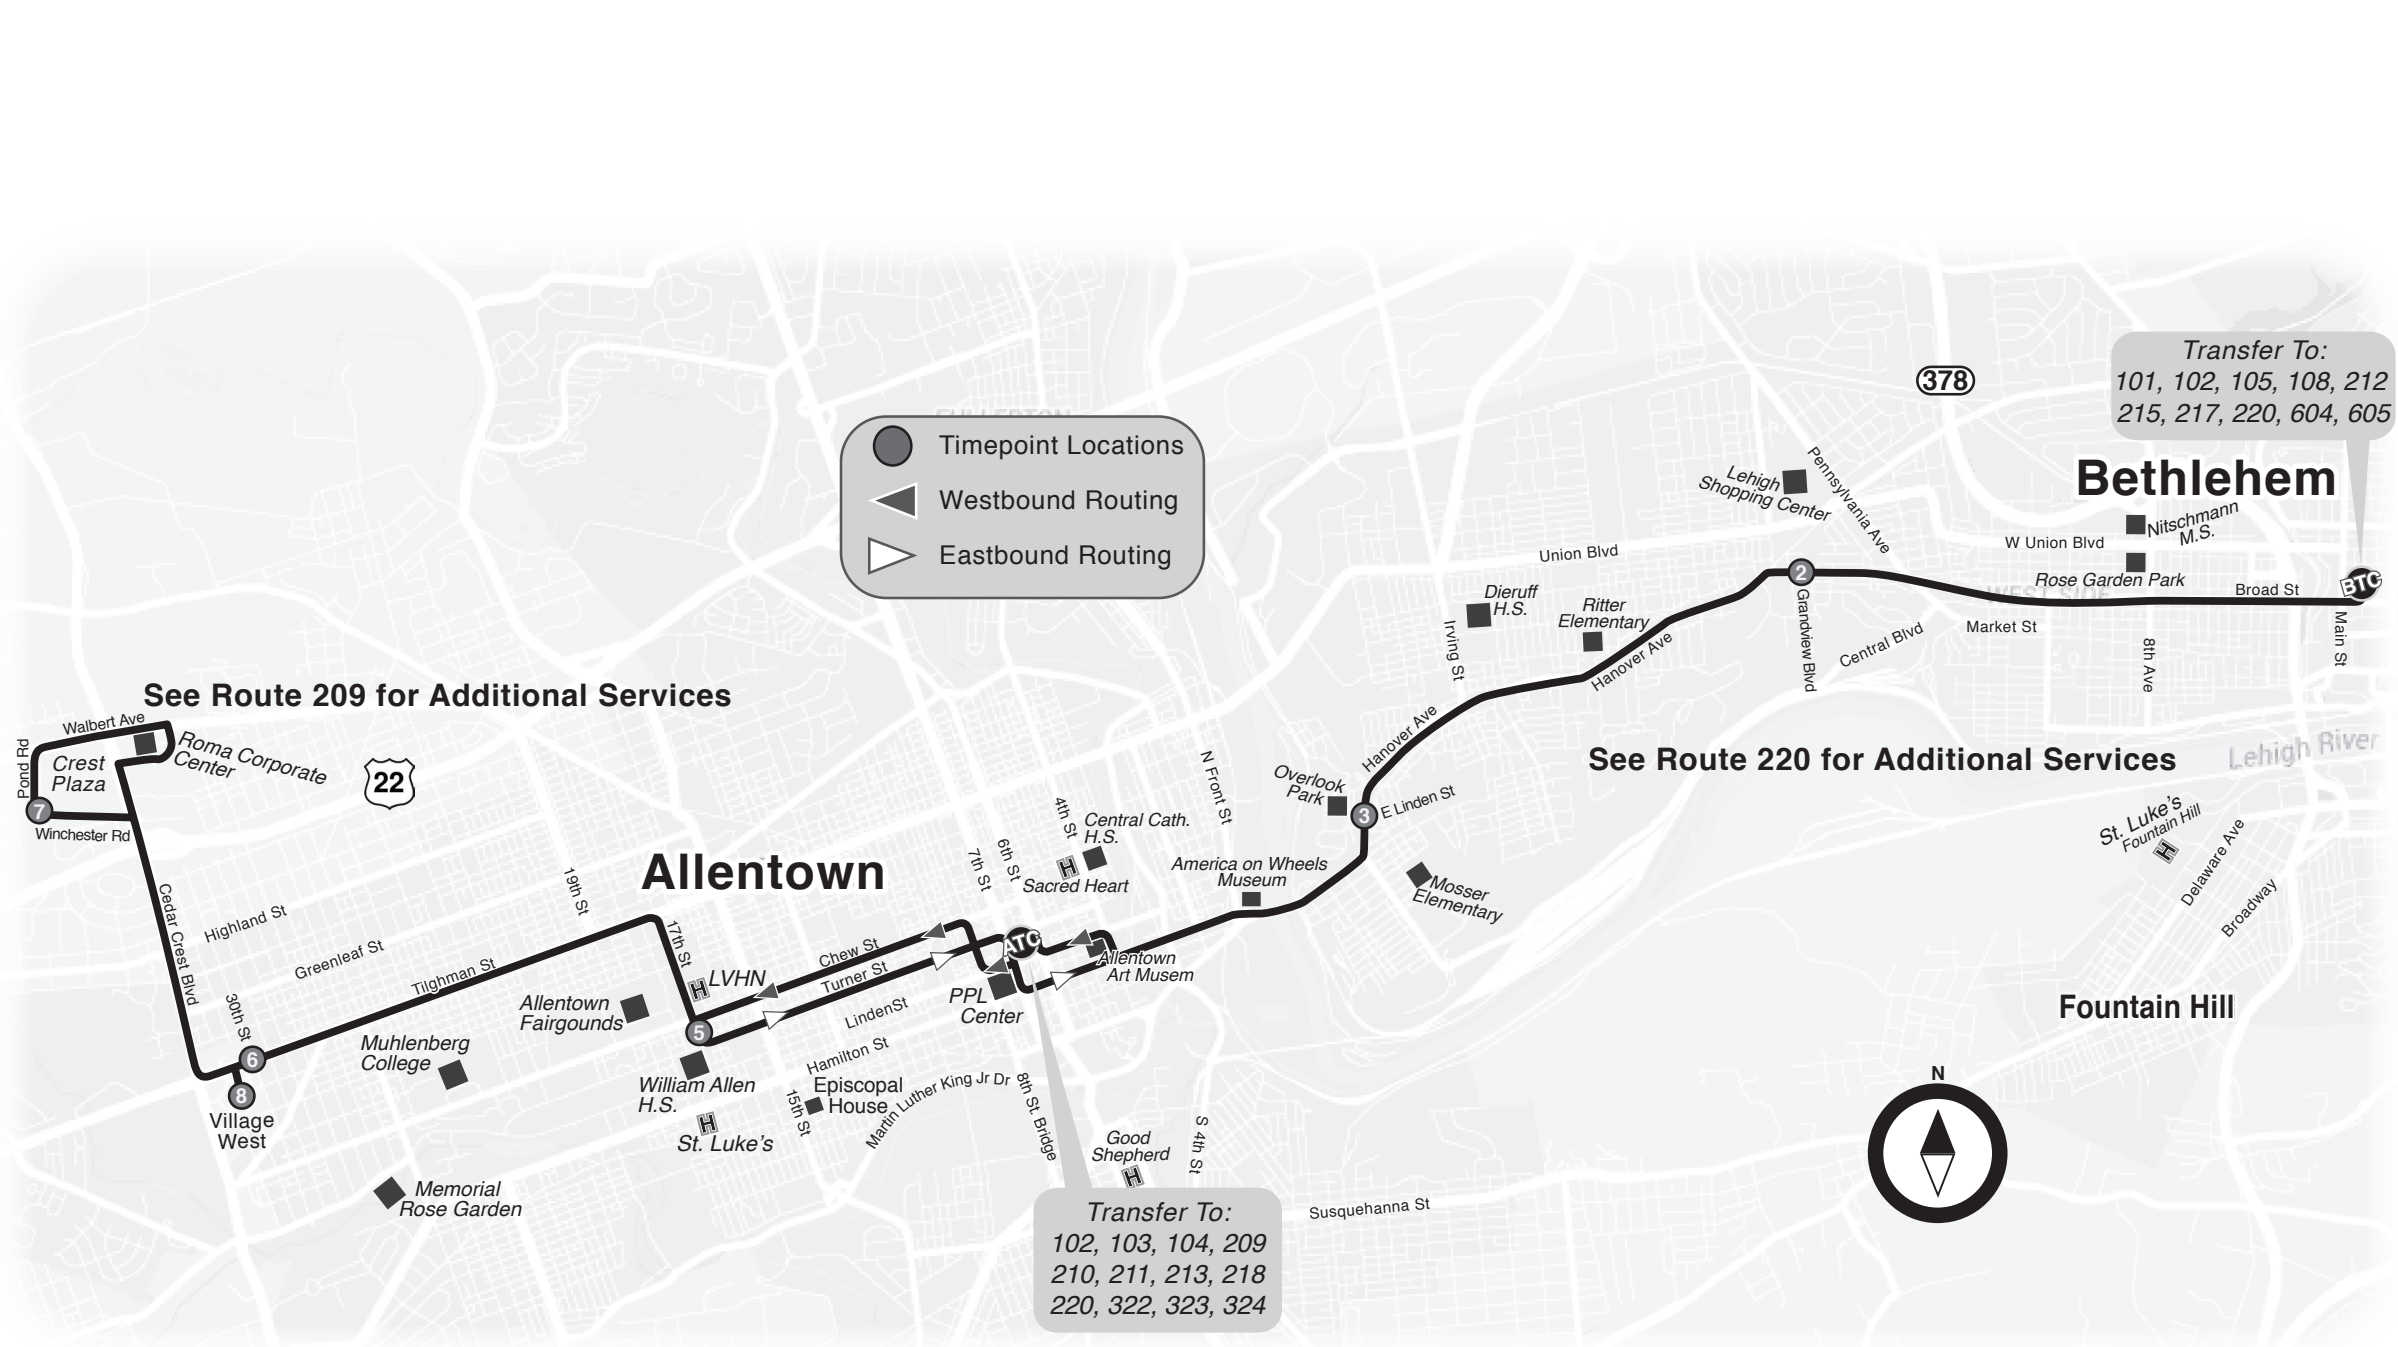

LANtaBus Fares	
	Effective 09/01/12
One-Way Ride Children 5 and under ride free with a fare-paying adult	$2.00
Day Pass Unlimited rides all day	$4.00
10-Ride Ticket	$16.00
31-Day Pass Good for 31 days after first use	$60.00
Annual Pass	$660.00
Transfers Can be purchased when paying fare. Transfers are good for 2 hours from time of purchase and can only be used to complete a one-way trip	$0.25

All above fare products may be purchased on LANta buses or at LANta Bus sales outlets. Please see the listing on this page or visit lantabus.com or call 610-776-7433 for locations.

Day Passes and 31-Day Passes are non-transferrable

Student Fare $1 per trip. Students must show a Student ID.

Senior Citizens (65+) may ride LANta Bus FREE any time. The PennDOT Senior Citizen ID or the Medicare card can be used as proof of eligibility.

Persons with disabilities may purchase a Day Pass for $1 from the LANta Bus operator. The PennDOT Reduced Fare Card or Medicare Card can be used as proof of eligibility. Please see lantabus.com or call 610-776-7433 for applications for Reduced Fare or Senior ID cards.

Follow Us On Twitter:
@LANTALV

Subscribe to our Youtube Channel:
LANTALeighValley

Like Us On Facebook:
LANTALeighValley