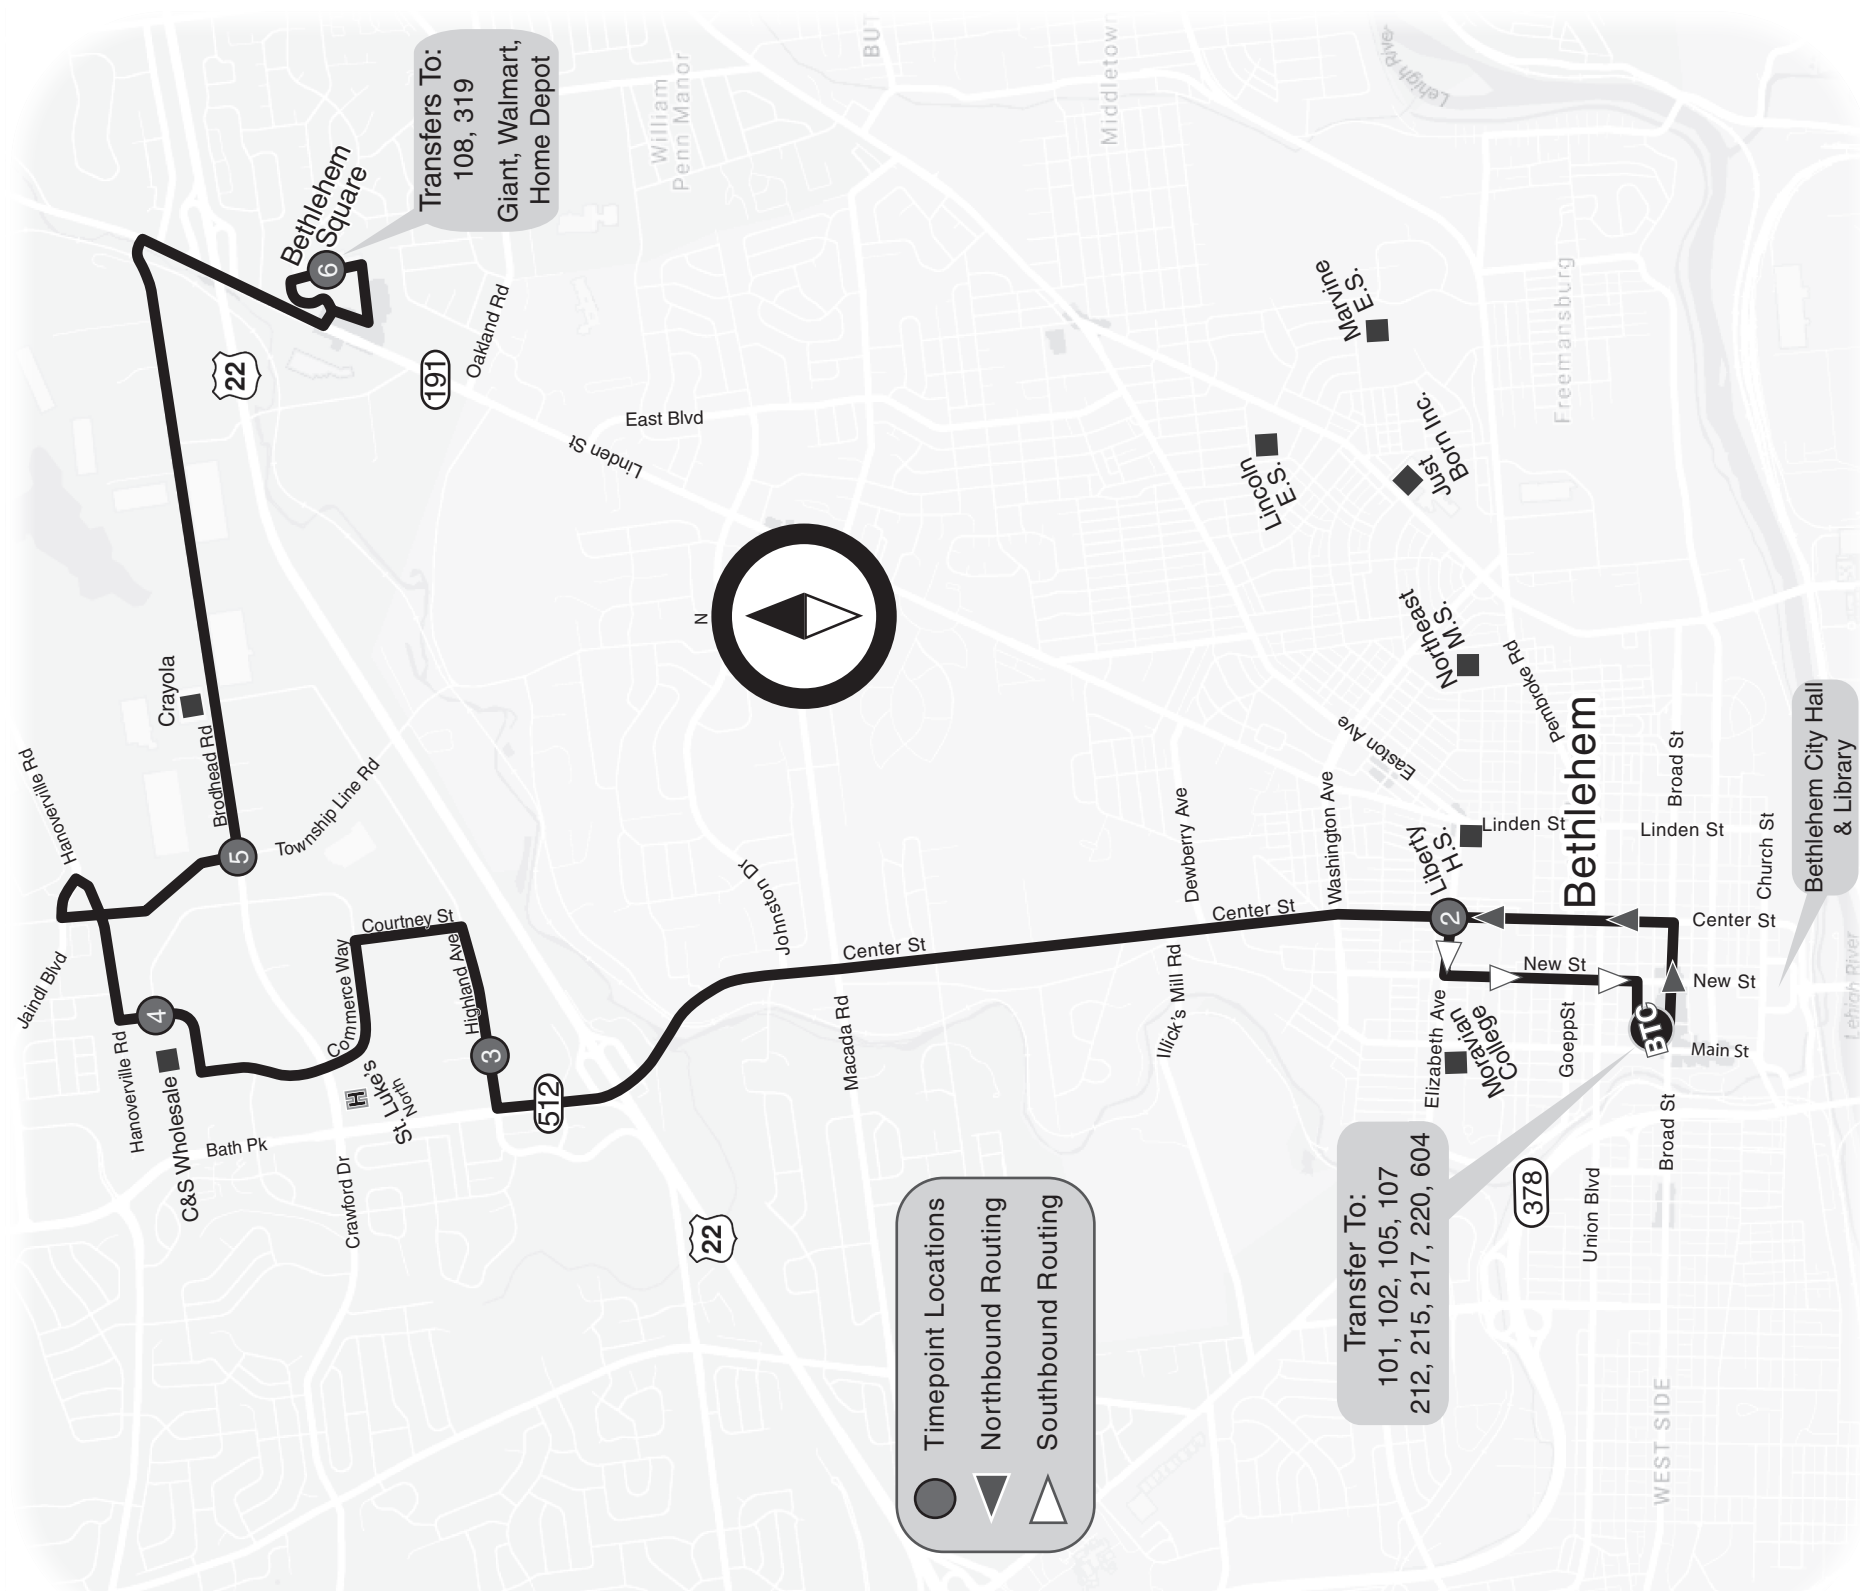

All tickets and passes may be purchased at these locations:

Easton:

LANTA Office (3610 Nicholas Street).

Allentown:

Hamilton Family Center (8th & Hamilton);
The Little Apple IGA (N 7th & Tilghman);
Allentown Transportation Center (6th & Linden); LANTA Office (1060 Lehigh Street).

Bethlehem:

The Metro Cafe (Broad & Guetter);
Plaza Cards and Snacks (115 Bethlehem Plaza).

No LANTaBus service on New Year's Day, Easter Sunday, Memorial Day, Independence Day, Labor Day, Thanksgiving Day and Christmas Day.

****No smoking, eating, or drinking on LANTaBuses or LANTaVans. ****

All trips are ADA accessible.

For Real Time Bus Departure Information, please scan the appropriate QR Code, below:

iPhone:

YouTube

Android:

327

ROUTE

Broad & Guetter- LVIP IV/Highland Ave - Bethlehem Square

EFFECTIVE 06/12/2017

- Service to:
- Broad & Guetter
 - LVIP IV
 - Commerce Way - Fresh Pet
 - C & S Wholesale
 - Bethlehem Square

For Real Time Bus Departure Information, please scan the appropriate QR Code, below: