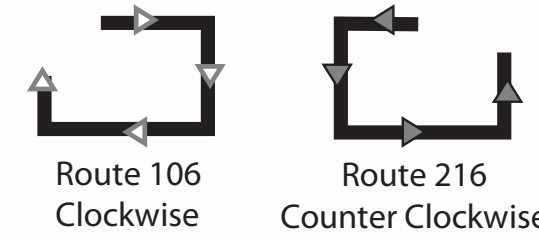

Like Us On Facebook:  
LANTALehighValley

**\*\*NOTE\*\*** Monday - Saturday:  
 Eastbound Trips & Timepoints indicated with a ( \* ) are operated by Route 106. Route 216 turns into Route 106 at Easton Center Square when coming from Freemansburg Ave.

Route 106 and Route 216 both operate the South Easton Loop; Route 106 in the clockwise direction and Route 216 in the counter-clockwise direction:

During the day hours, all Route 106 Eastbound trips to Easton Center Square continue as a Route 216 trip to South Easton and operate the loop in the counter-clockwise direction.