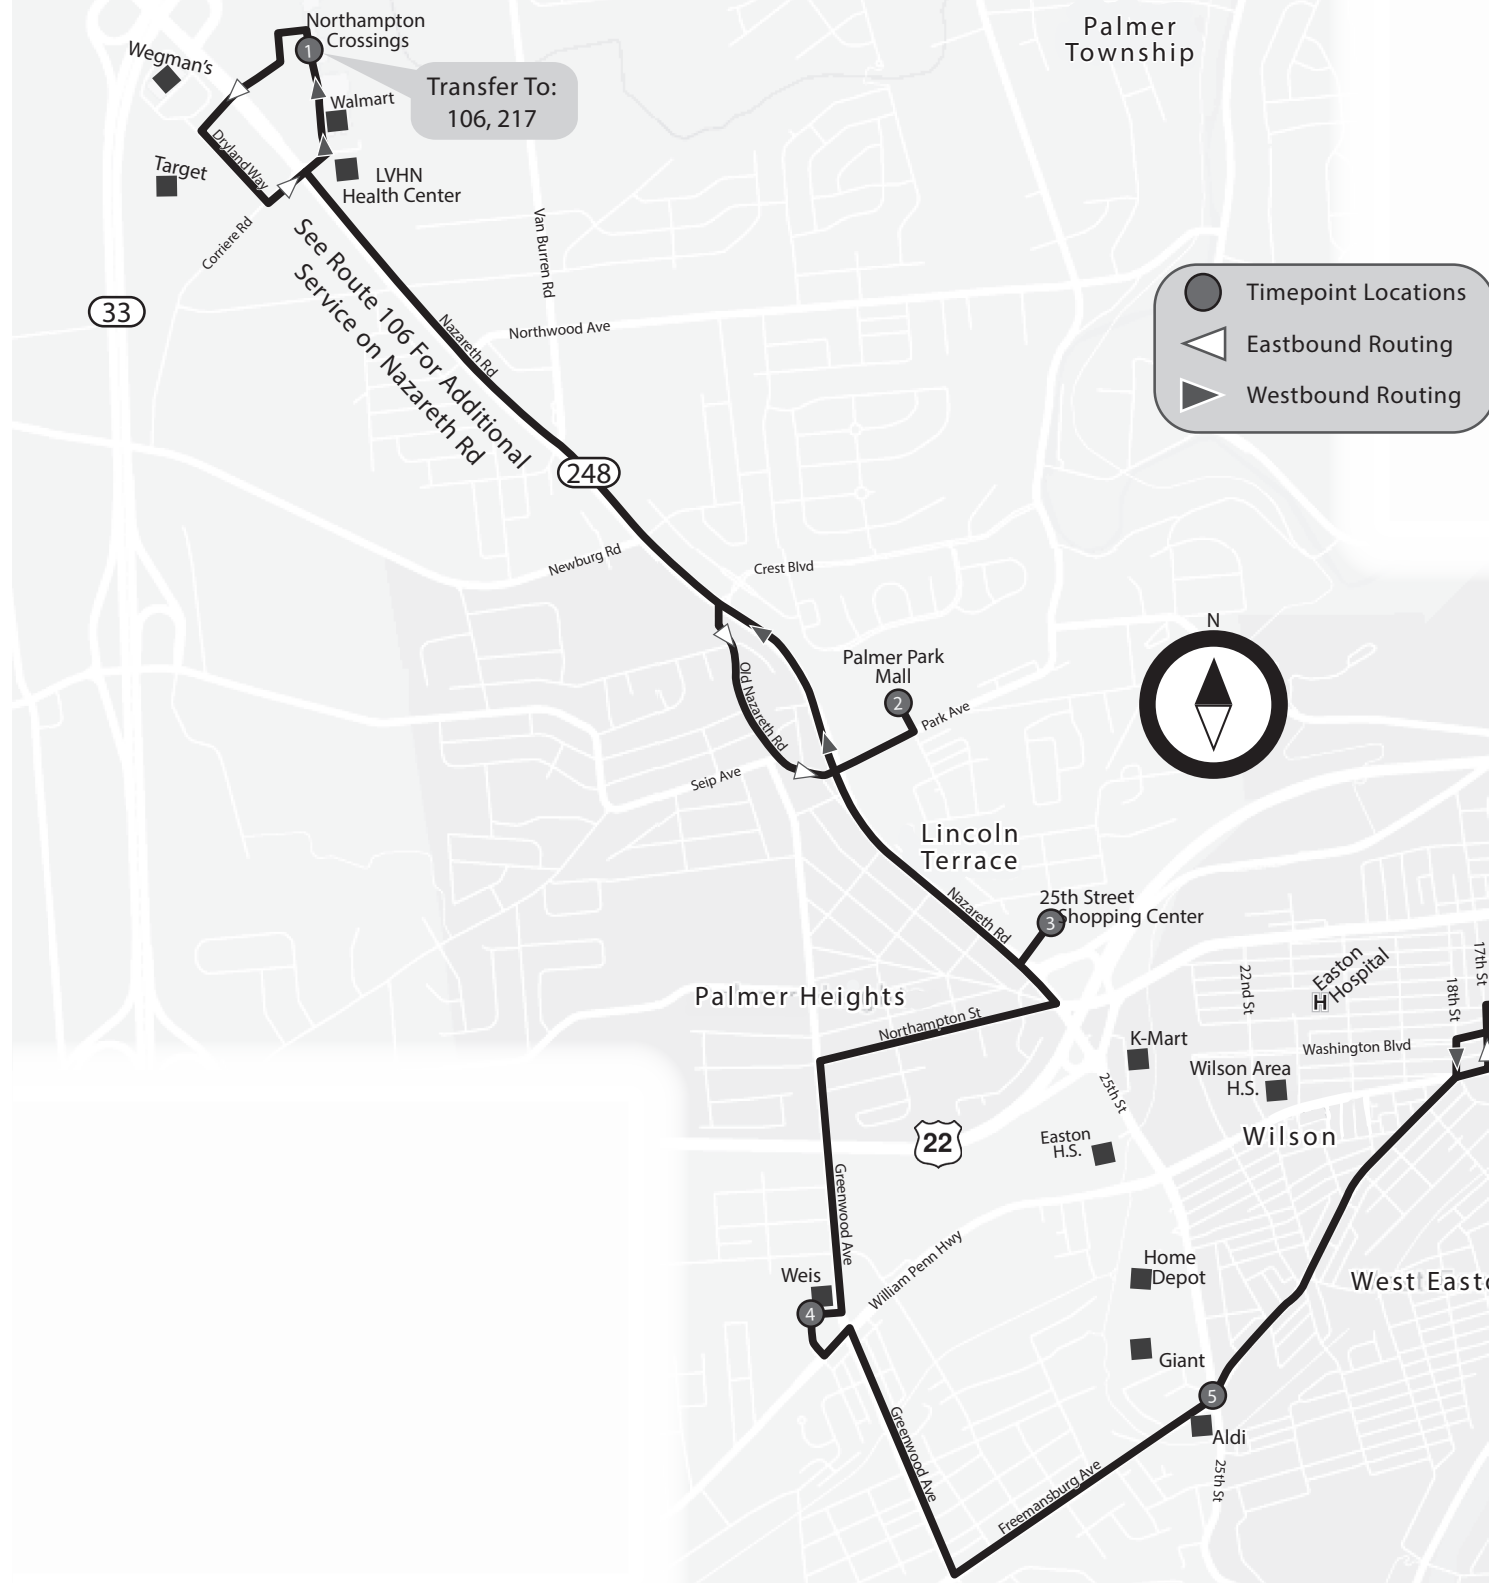

Like Us On Facebook:  
LANTALehighValley

**\*\*NOTE\*\*** Monday - Saturday:  
 Eastbound Trips & Timepoints indicated with a ( \* ) are operated by Route 106. Route 216 turns into Route 106 at Easton Center Square when coming from Freemansburg Ave.

Route 106 and Route 216 both operate the South Easton Loop; Route 106 in the clockwise direction and Route 216 in the counter-clockwise direction:

During the day hours, all Route 106 Eastbound trips to Easton Center Square continue as a Route 216 trip to South Easton and operate the loop in the counter-clockwise direction.