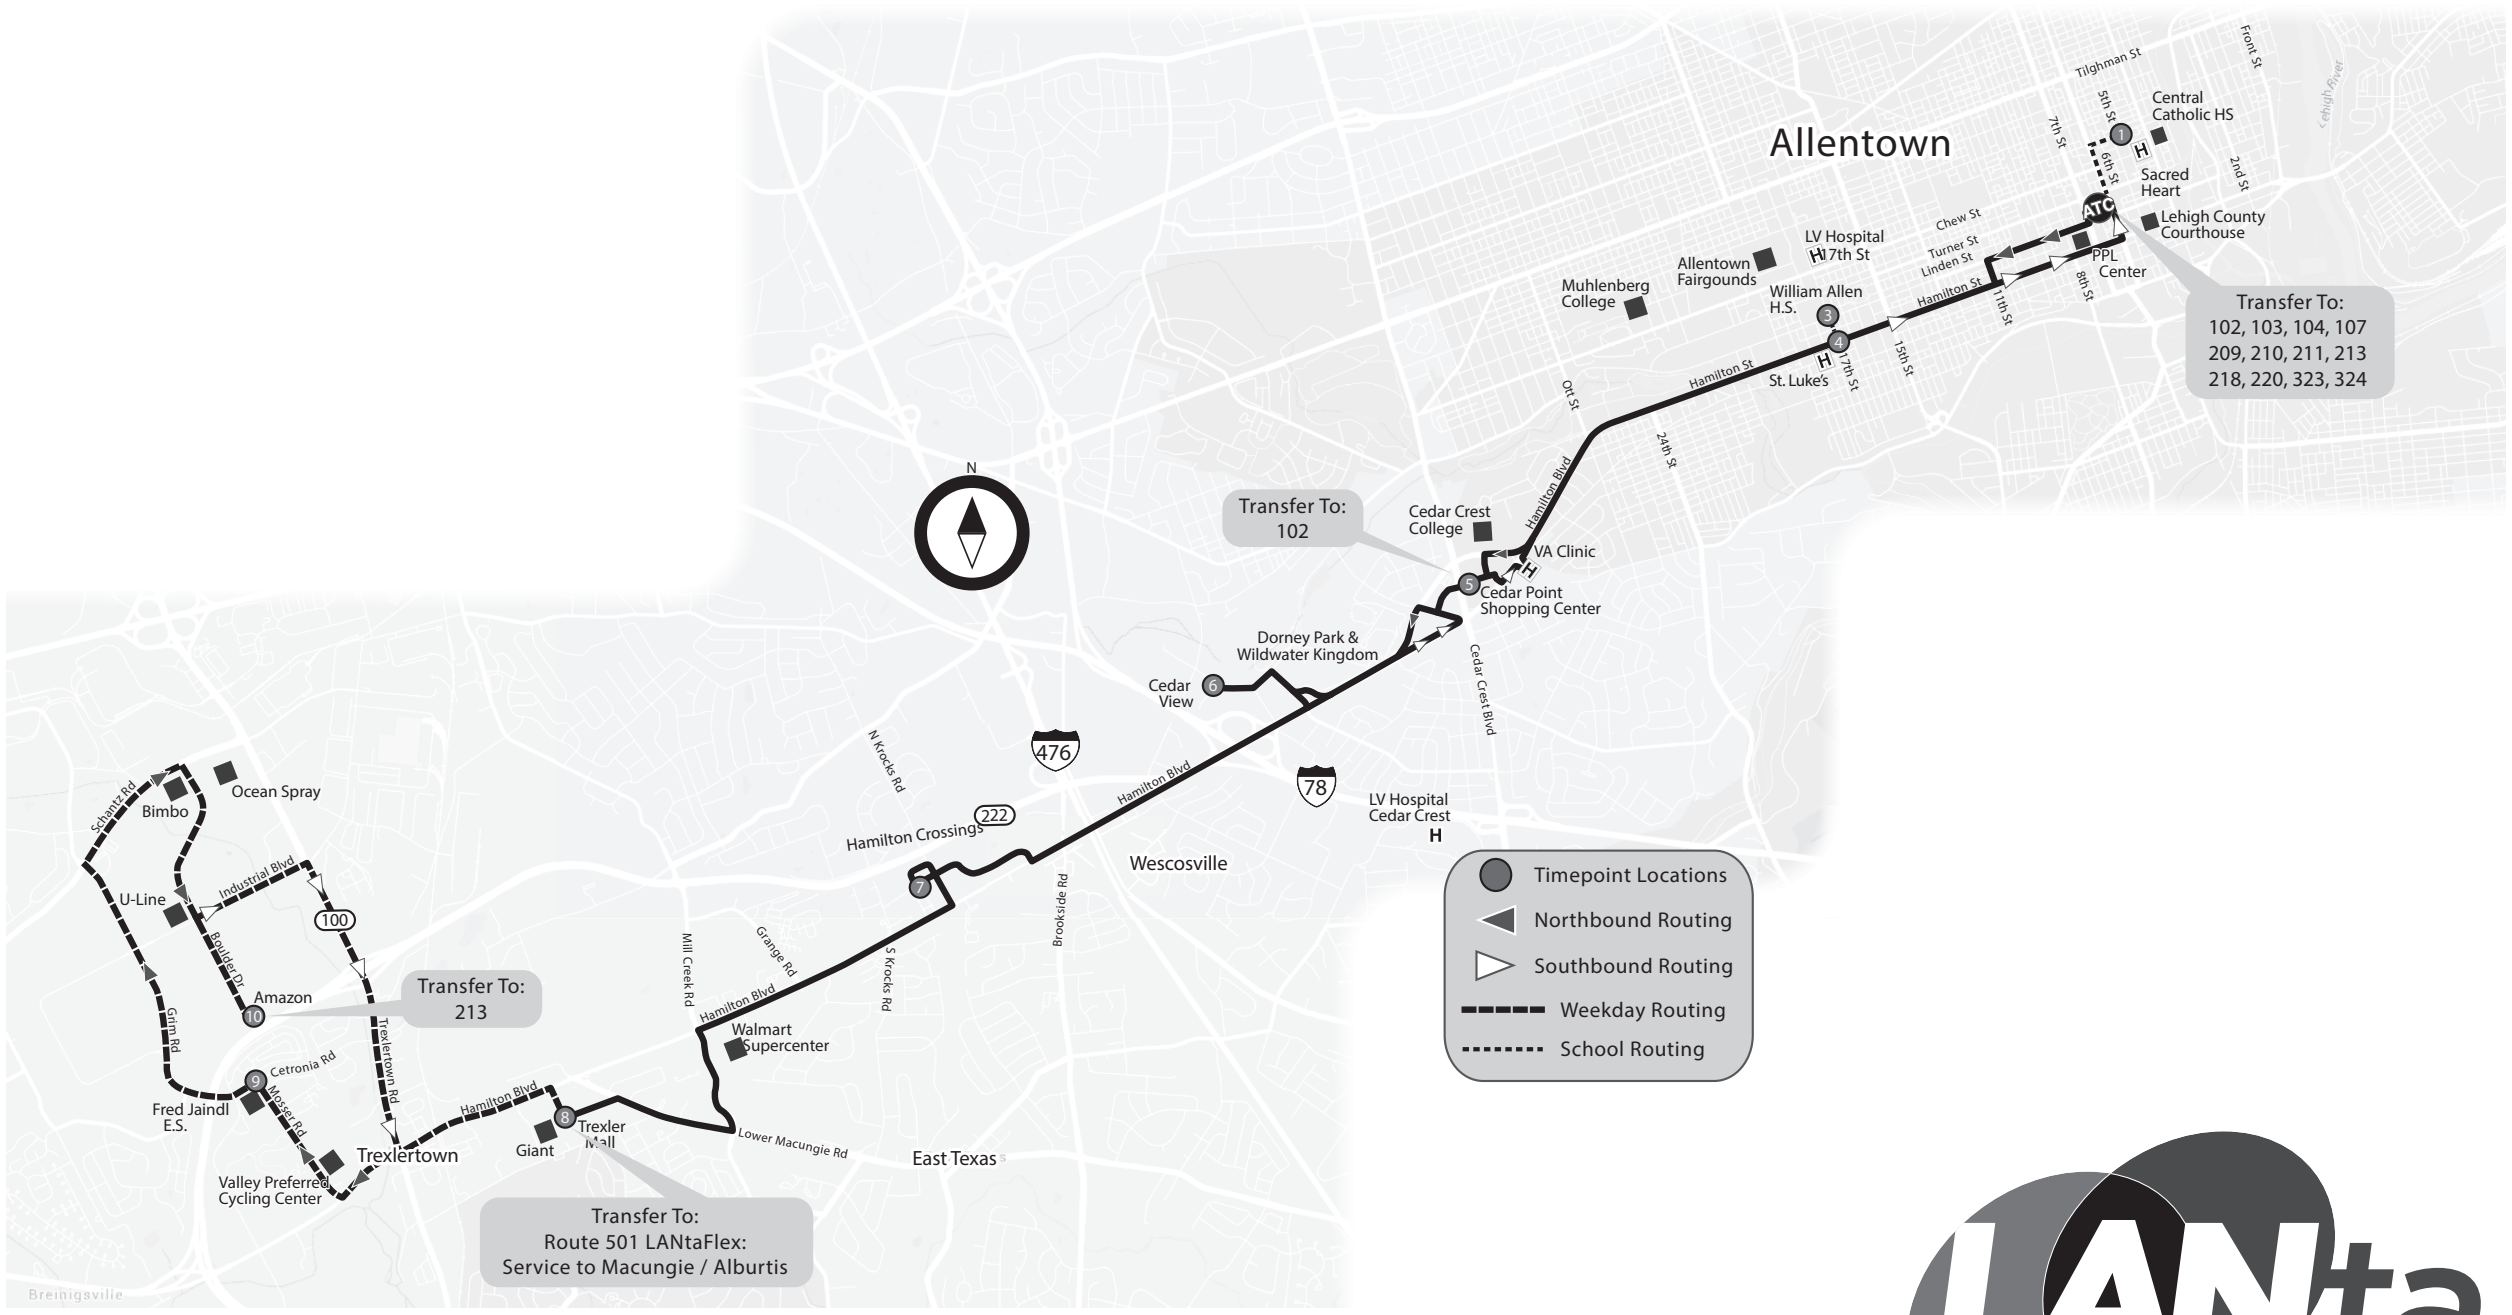

ROUTE

322

Trexlertown - Allentown / ATC via Hamilton Boulevard

EFFECTIVE 01/08/2018

How to use this schedule:

Determine your timepoint based on either when you want to leave or when you want to arrive by reading across for your destination and down for your time. A route map is provided on the other side of this schedule to help you relate to the timepoints shown. Please plan to arrive at your bus stop 3-5 minutes prior to scheduled times to ensure you catch your bus. Arrival times can vary due to variations in traffic conditions. While on the bus, please be considerate of other riders and speak as quietly as possible and keep conversations short while speaking on your cell phone. Also, if you are listening to music, you must use earphones and keep the volume low enough so that those around you cannot hear the music to which you are listening.

## ROUTE

### Trexlertown - Allentown / ATC via Hamilton Boulevard

○ ----- EFFECTIVE 01/08/2018

- Service to:
- Allentown - ATC
  - St. Luke's Hospital - 17th & Hamilton
  - Cedar Point Shopping Center
  - Veteran Affairs Clinic (**Eastbound Only**)
  - Dorney Park & Wildwater Kingdom
  - Cedar View
  - Hamilton Crossings
  - Trexlertown - Walmart
  - Trexler Mall
  - Amazon (**Weekdays Only**)
  - Bimbo & Ocean Spray (**Weekdays Only**)

For Real Time Bus Departure Information, please scan the appropriate QR Code, below:

**iPhone:**

**Android:**

For routes, schedules and fares  
**CALL 610-776-7433**  
**CLICK [www.lantabus.com](http://www.lantabus.com)**  
**CONNECT @LANTALehighValley**