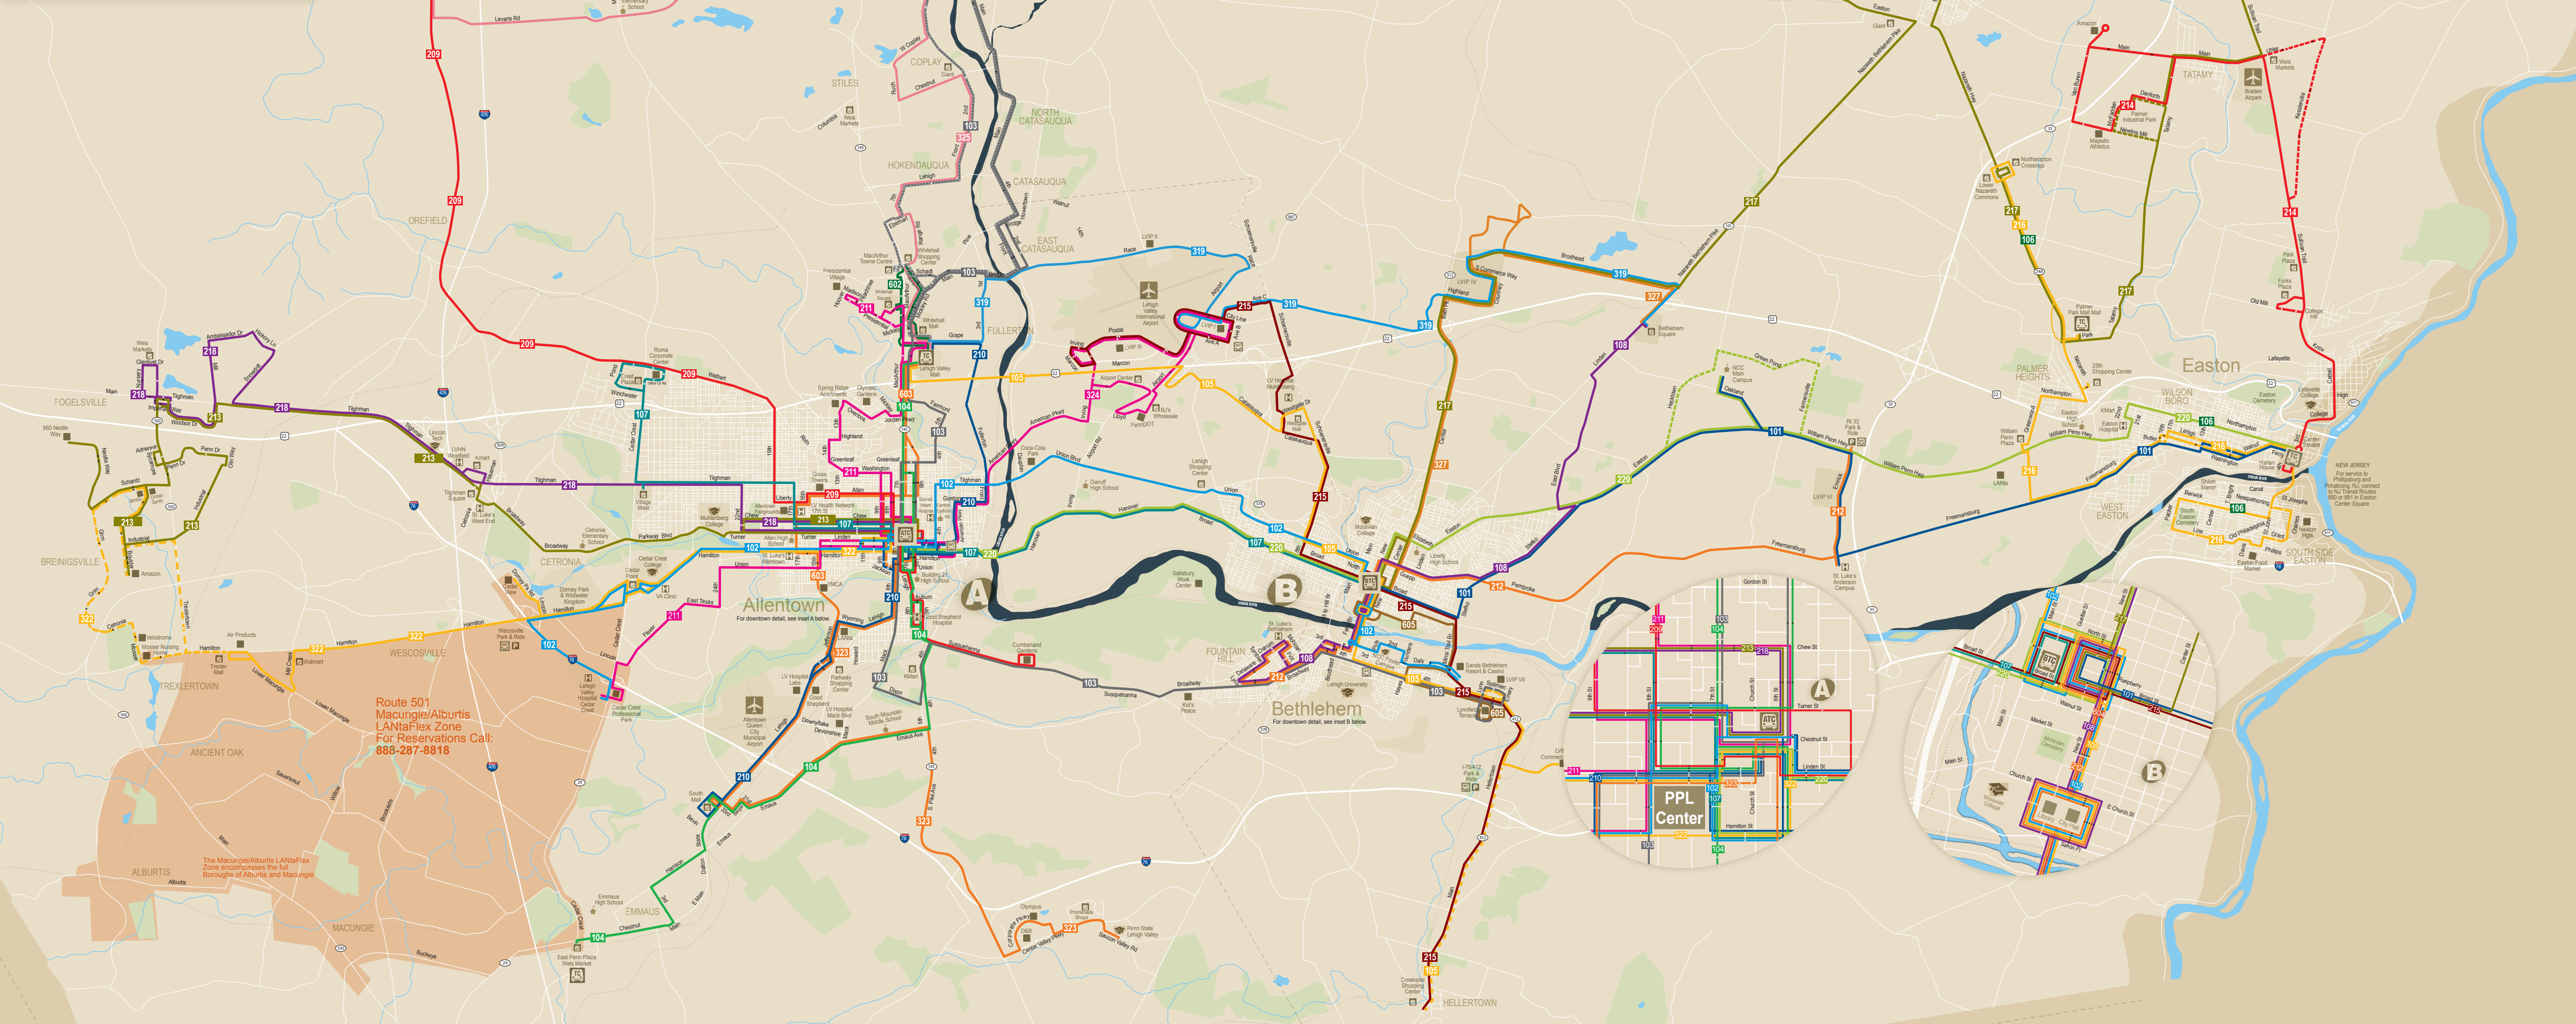

**Route 502 Slate Belt Flex**

For Reservations Call: **888-287-8818**

The 502 Slate Belt Flex Zone also provides service to:

- Northampton Crossings Shopping Center
- Northampton Community College

At least one end of the trip must be within the 502 Flex Zone

**Route 501 Macungie/Alburtis LANTaFlex Zone**  
For Reservations Call: **888-287-8818**

- Main Routing** (Solid line)
- Limited Service** (Dashed line)
- Northbound or Westbound Routing** (Triangle pointing left)
- Southbound or Eastbound Routing** (Triangle pointing right)
- ATC** Allentown Transportation Center
- BTC** Bethlehem Transportation Center
- ETC** Easton Transportation Center
- LNTC** LANTaBus Transfer Center
- INT** Commuter/Intercity Bus Facility
- County Border** (Dashed line)

**ROUTES - Effective 01/08/18**

- 101** Bethlehem - Easton
- 102** Bethlehem - LVH Cedar Crest
- 103** Susquehanna St - Northampton
- 104** Emmaus - Lehigh Valley Mall
- 105** S. Bethlehem - Lehigh Valley Mall
- 106** South Easton - Nazareth Rd
- 107** Hanover Ave - Crest Plaza
- 108** Fountain Hill - East Hills
- 209** Crest Plaza via Walbert
- 210** South Mall - Lehigh Valley Mall
- 211** Presidential Village - LVH CC
- 212** Fountain Hill - Rt 33 Park & Ride
- 213** Lehigh Valley West/Fogelsville
- 214** College Hill/Forks - Easton
- 215** Hellertown - Lehigh Valley Airport
- 216** South Easton - Nazareth Rd
- 217** Bethlehem - Slate Belt
- 218** LCCC/Walnutport

- 319** Lehigh Valley Mall - Bethlehem Square
- 322** Hamilton Blvd - Trexlertown
- 323** Allentown - PSU LV
- 324** Lehigh Valley Airport - LVIP I & III
- 325** Lehigh Valley Mall - Egypt - LCCC
- 327** LVIP IV - Hanover Road
- 501** Macungie/Alburtis Flex Zone
- 502** Slate Belt Flex Zone
- 602** MacArthur Rd Whirlybird
- 603** 17th Street Crestown