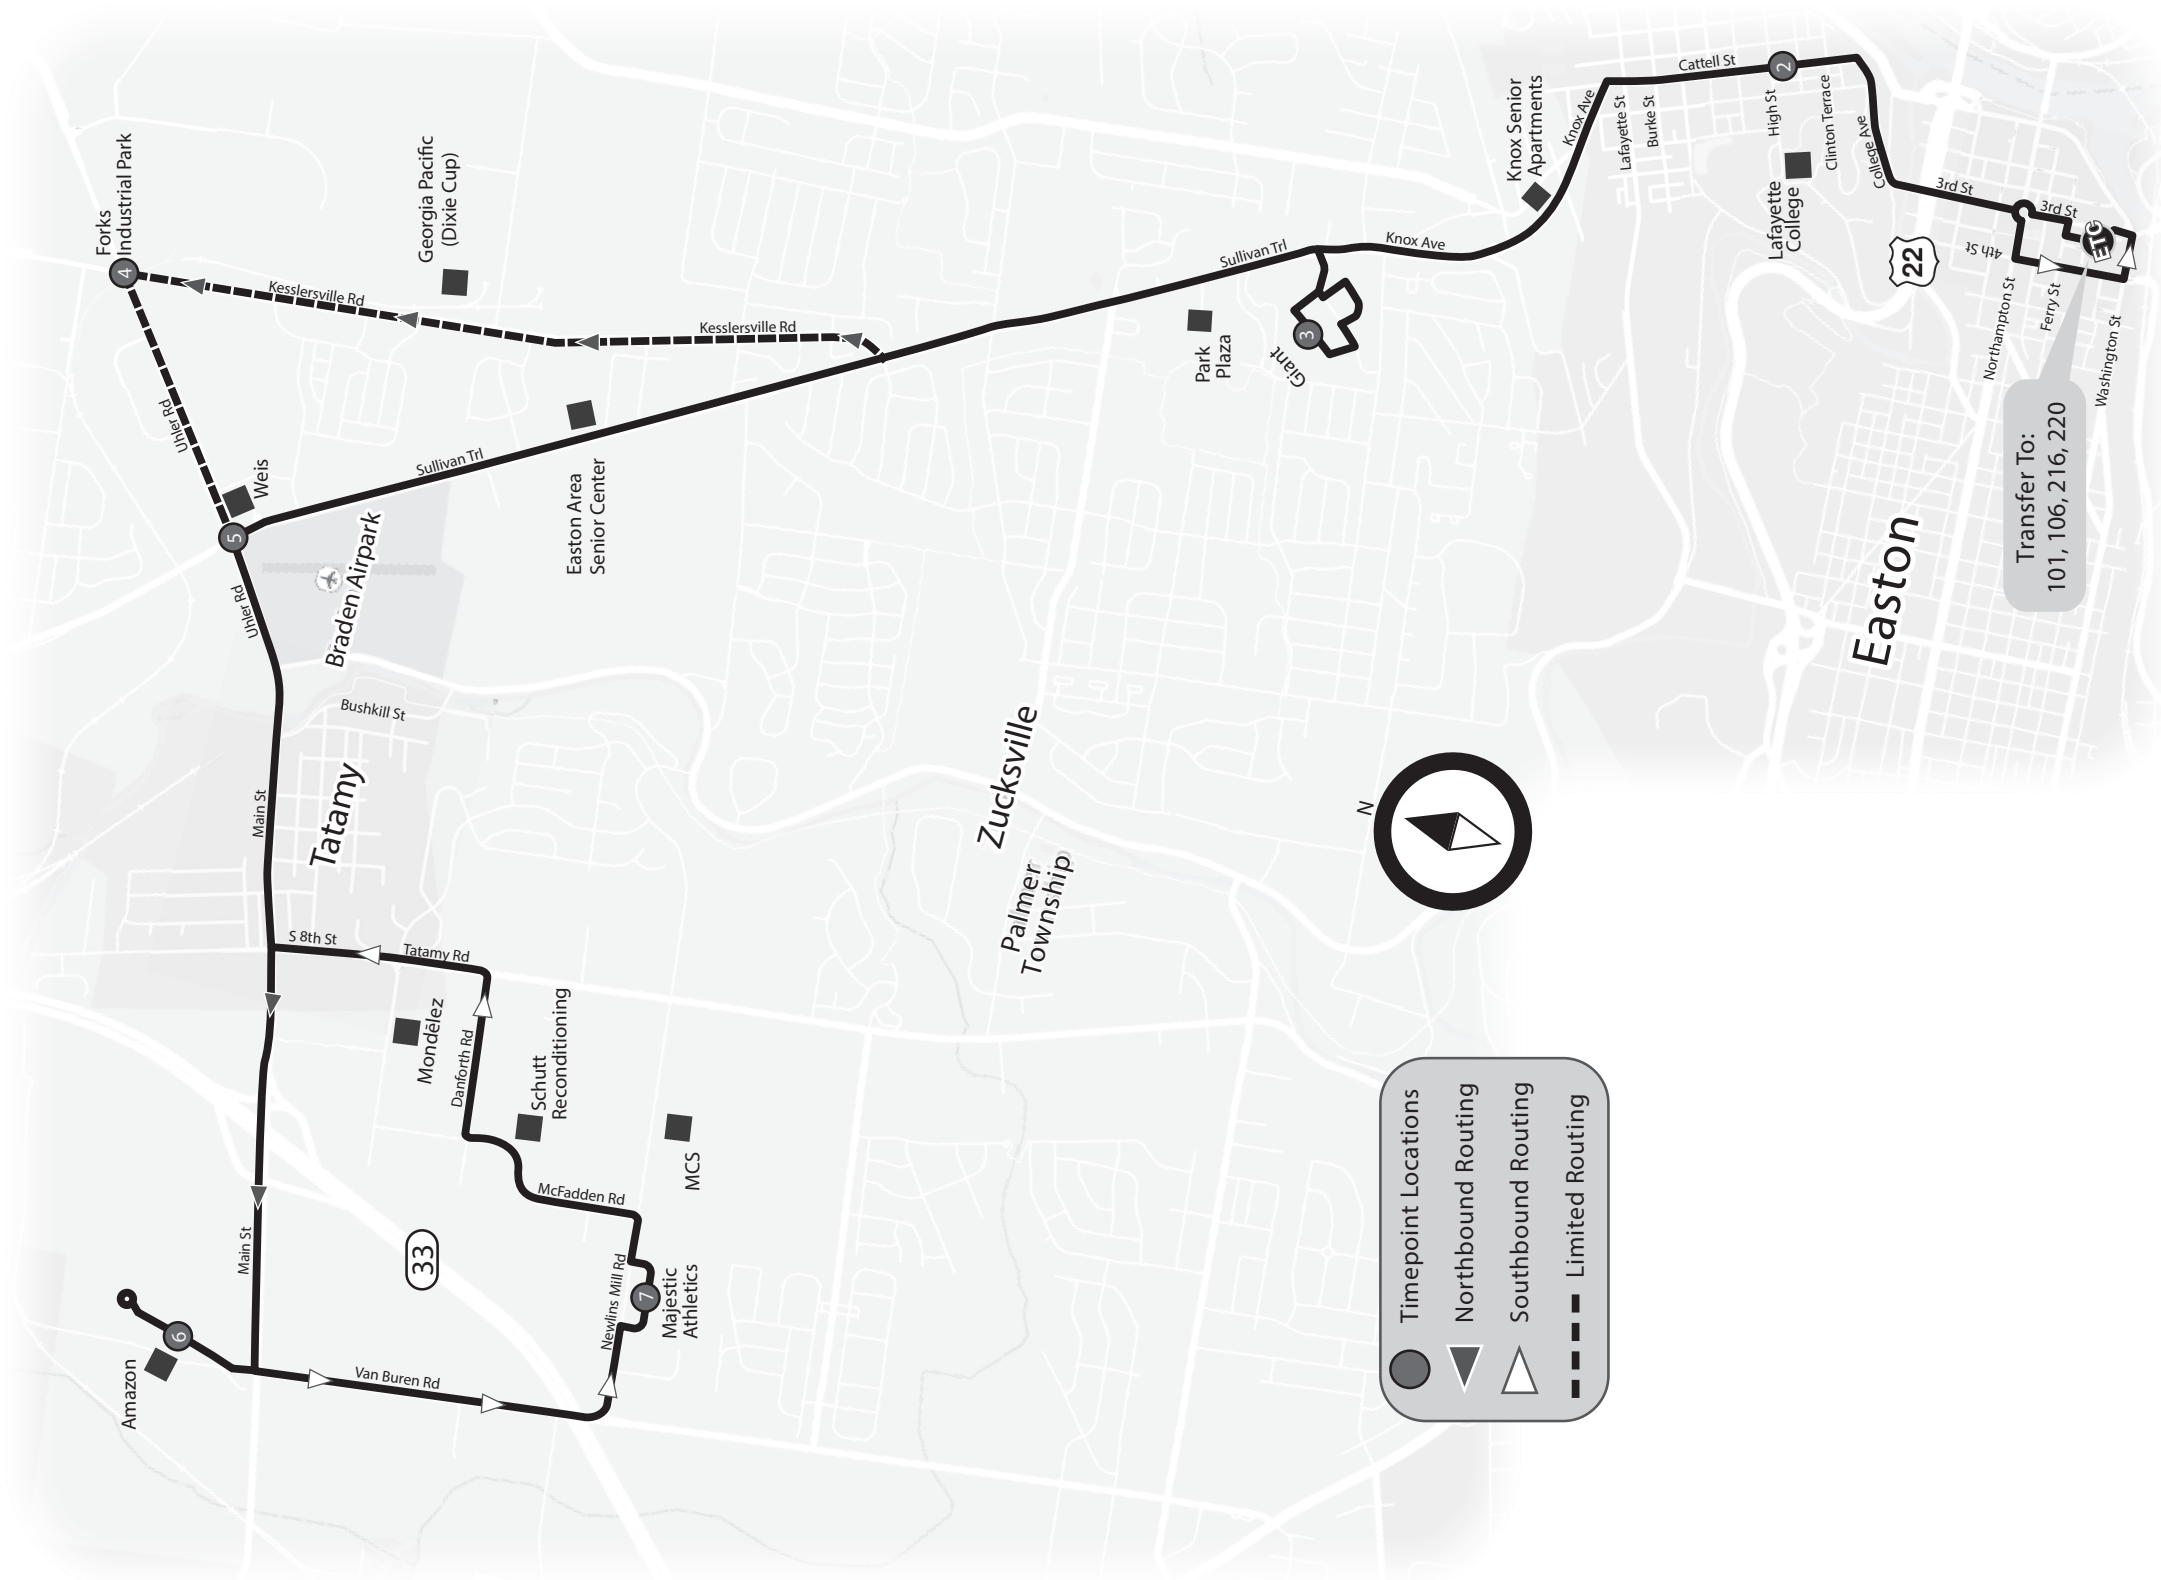

## ROUTE

### Palmer Industrial Park - Forks Plaza - Amazon - via Easton Intermodal Transit Center

○ ----- EFFECTIVE 06/11/2018

#### Service to:

- Easton Intermodal Transportation Center
- Harlan House
- Lafayette College
- Forks Plaza (Giant)
- Weis Market - Sullivan Trail
- Amazon Distribution Center - Palmer
- Majestic Athletic
- Palmer Industrial Park - McFadden Rd
- Park Plaza
- Forks Industrial Park

Timepoint Locations

Northbound Routing

Southbound Routing

Limited Routing