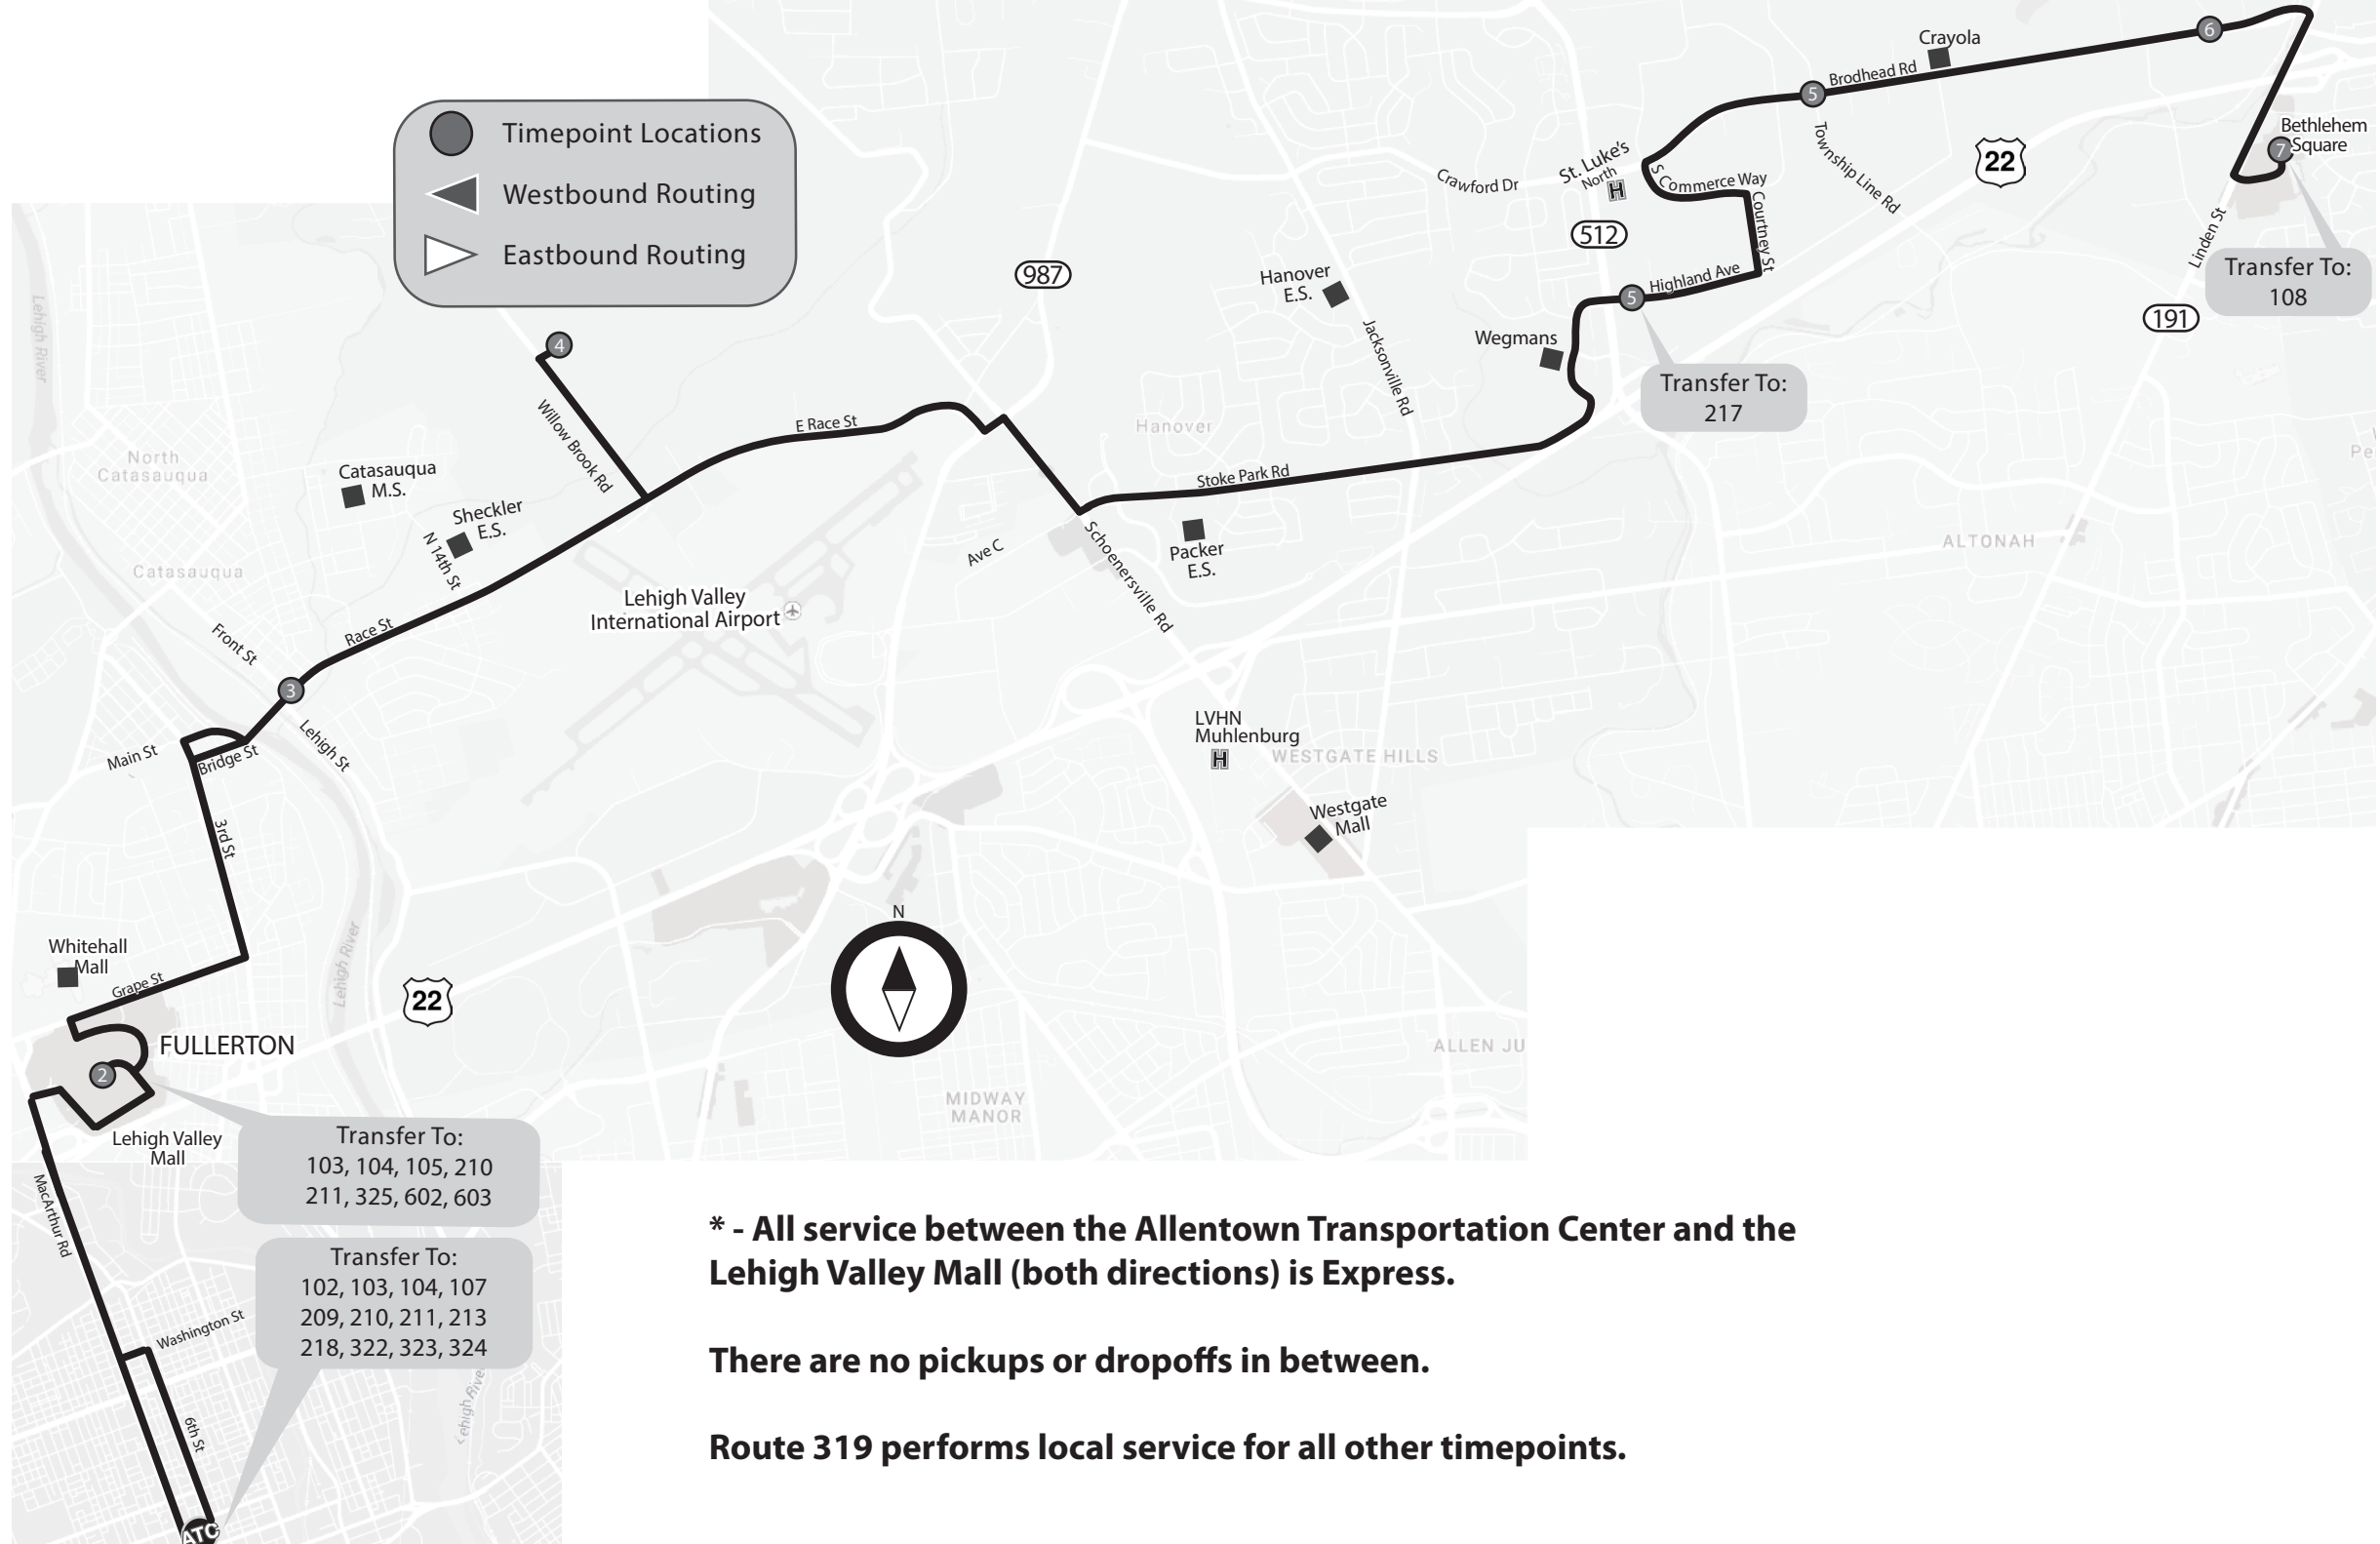

\* - All service between Allentown and LVMall (both directions) is Express. There are no pickups/dropoffs in between. Times marked in Gray are PM.

S A T U R D A Y

EASTBOUND				WESTBOUND			
Allentown Transportation Center	Lehigh Valley Mall	Race & Front St.	FedEx - Willowbrook Rd	FedEx - Willowbrook Rd	Race & Front St.	Lehigh Valley Mall	Allentown Transportation Center
*2:46	*2:58	3:05	3:10	3:20	3:25	*3:32	*3:44
*10:10	*10:22	10:29	10:34	7:50	7:55	*8:02	*8:14
				10:45	10:50	*10:57	*11:09

S U N D A Y

EASTBOUND				WESTBOUND			
Allentown Transportation Center	Lehigh Valley Mall	Race & Front St.	FedEx - Willowbrook Rd	FedEx - Willowbrook Rd	Race & Front St.	Lehigh Valley Mall	Allentown Transportation Center
*2:46	*2:58	3:05	3:10	3:20	3:25	*3:32	*3:44
*10:17	*10:29	10:36	10:41	7:50	7:55	*8:02	*8:14
				10:49	10:54	*11:01	*11:13

**ROUTE 319**

**ATC - Bethlehem Square via LV Mall and FedEx**

EFFECTIVE 09/03/18

- Service to:
- ATC
  - Lehigh Valley Mall
  - Catasauqua (Race St.)
  - FedEx Willowbrook Facility
  - Wegmans
  - Route 512 & Highland Ave
  - S. Commerce Way & Courtney St
  - Brodhead Road - LVIP IV
  - Bethlehem Square

**There are no pickups or dropoffs in between.**

**Route 319 performs local service for all other timepoints.**

For routes, schedules and fares

CALL 610-776-7433

CLICK [www.lantabus.com](http://www.lantabus.com)