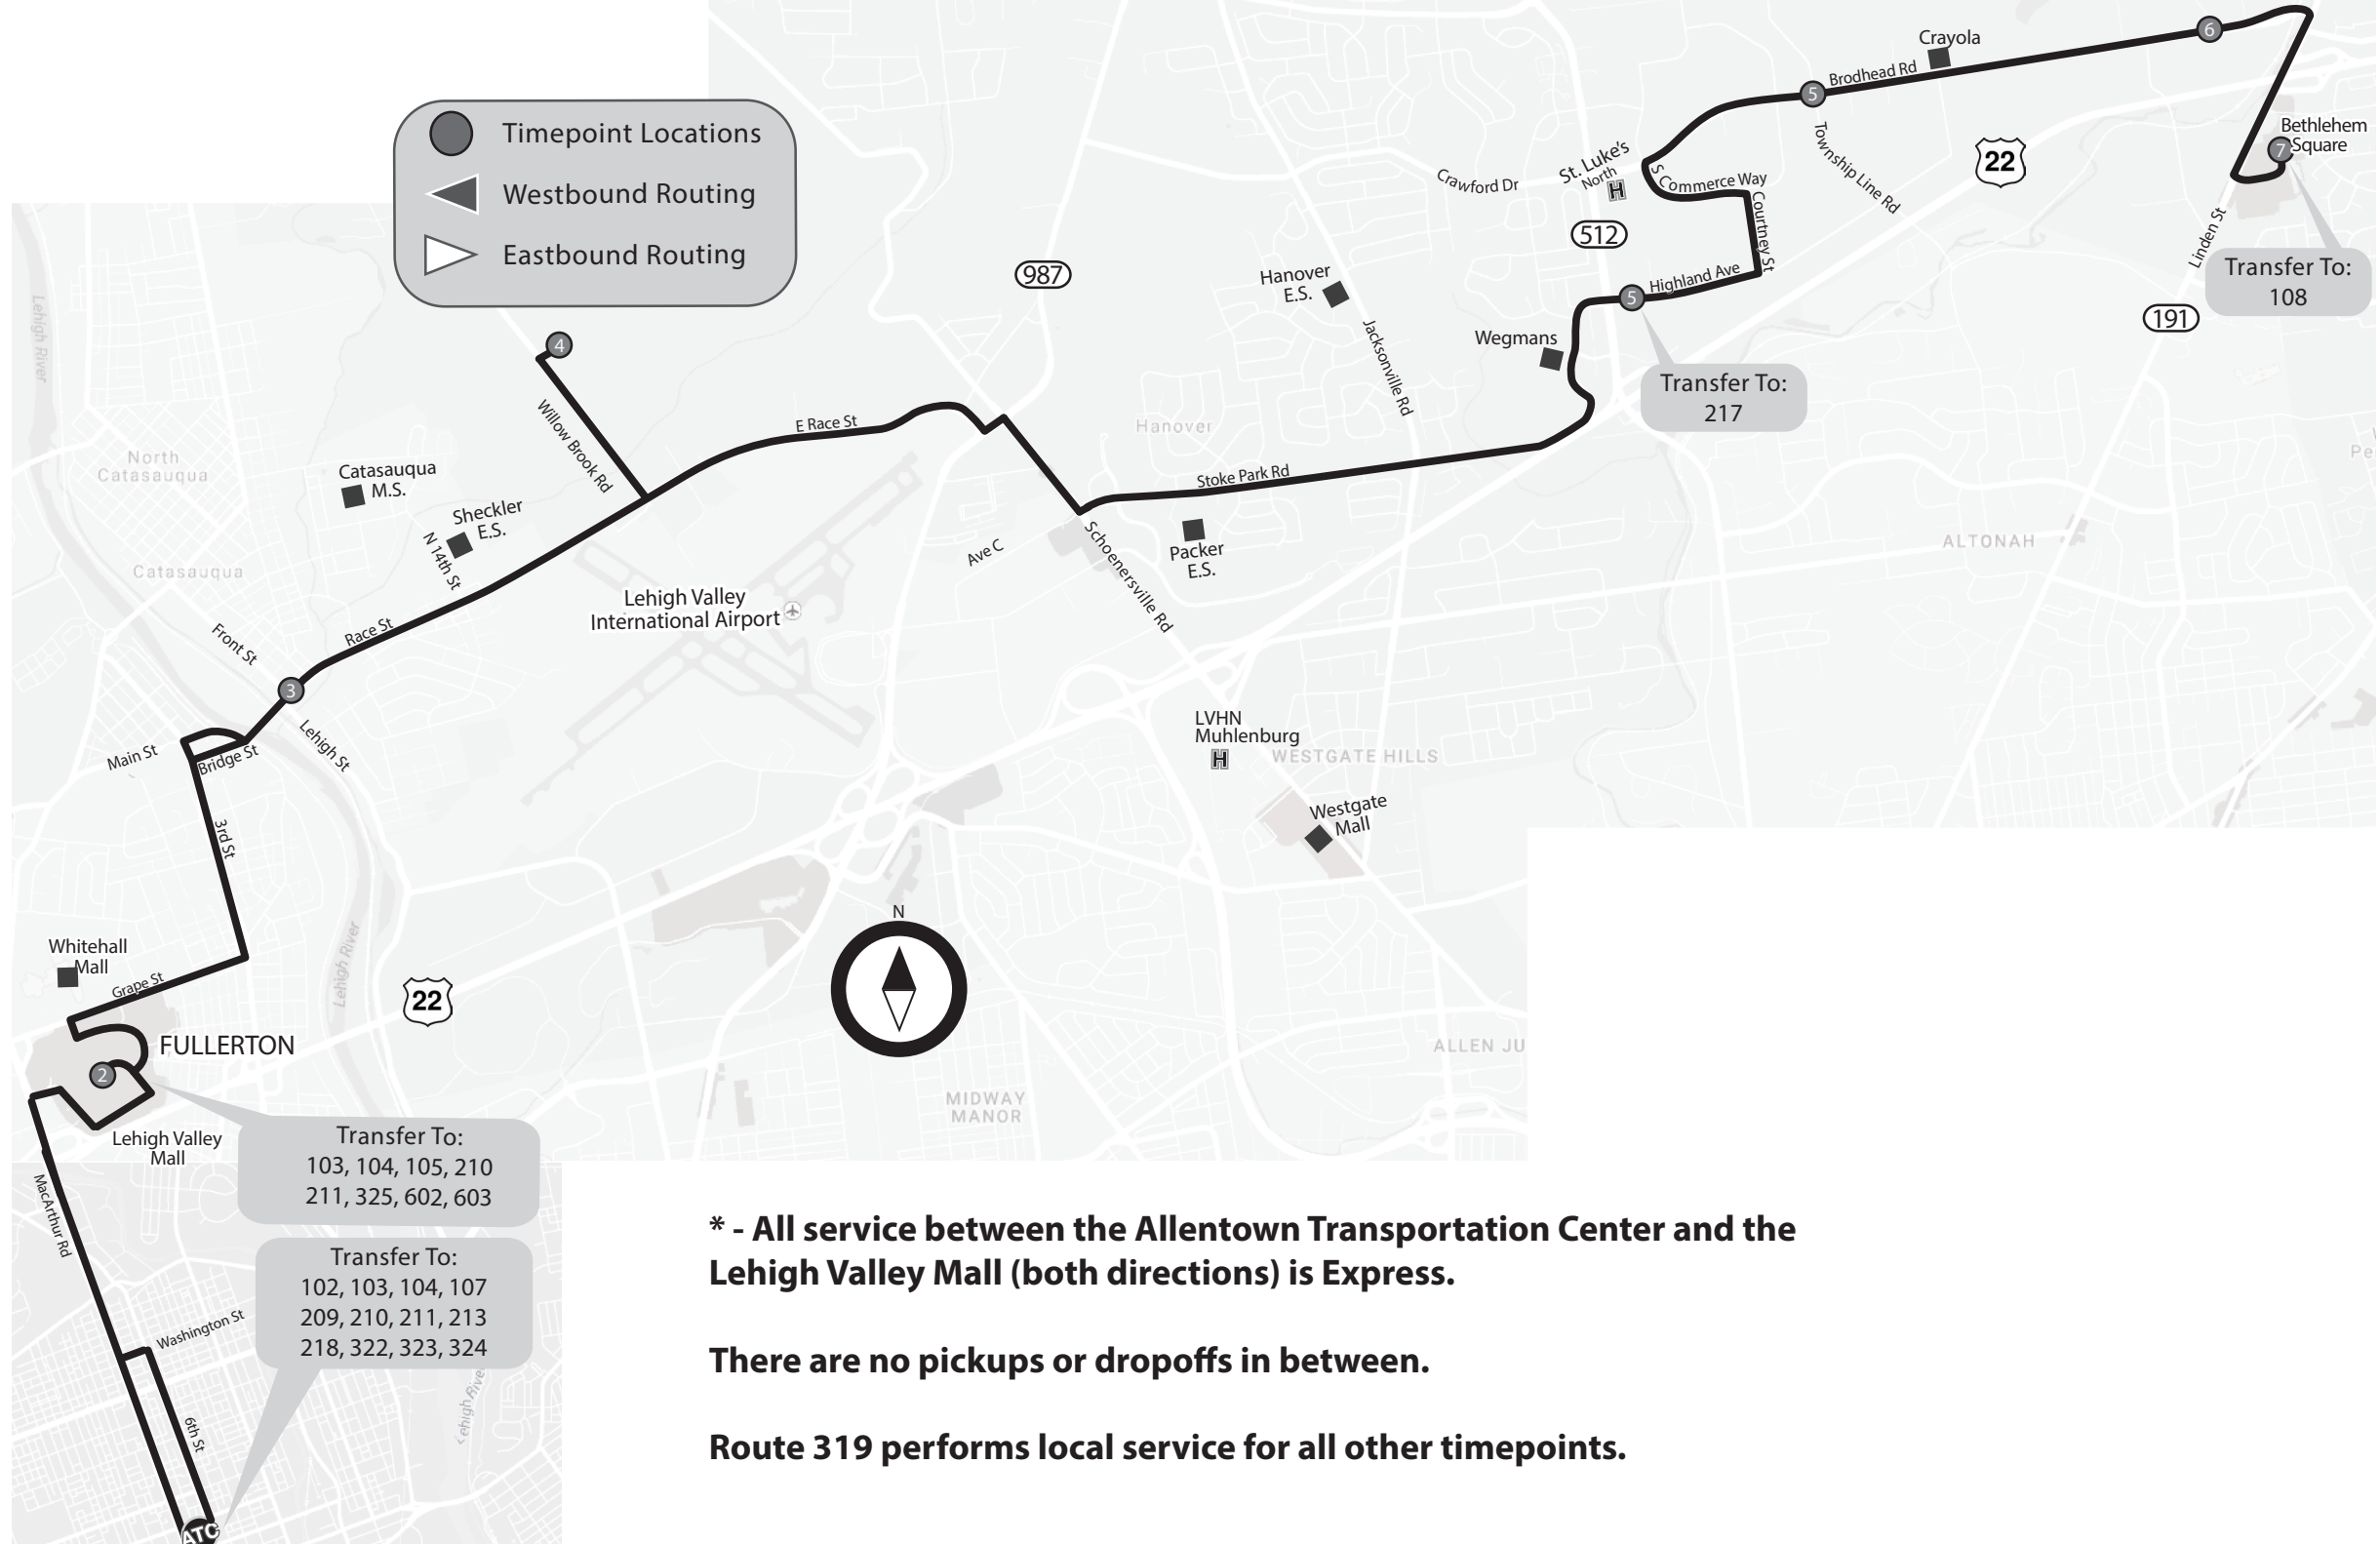

ATC - Bethlehem Square via LV Mall and FedEx

EFFECTIVE 09/03/18

1. Service to:
2. ATC
   - Lehigh Valley Mall
   - Catasauqua (Race St.)
   - FedEx Willowbrook Facility
   - Wegmans
   - Route 512 & Highland Ave
   - S. Commerce Way & Courtney St
   - Brodhead Road - LVIP IV
   - Bethlehem Square

For Real Time Bus Departure Information, please scan the appropriate QR Code, below: