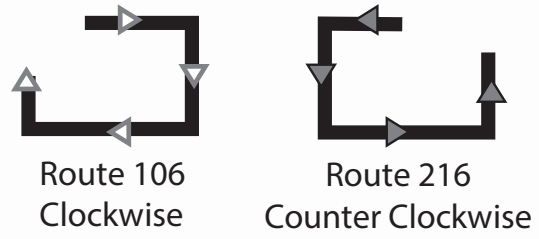

Please see lantabus.com or call 610-776-7433 for applications for Reduced Fare or Senior ID cards.

For routes, schedules, and fares:
CALL 610-776-7433
CLICK www.lantabus.com
CONNECT @LANTALehighValley

Route 106 and Route 216 both operate the South Easton Loop; Route 106 in the clockwise direction and Route 216 in the counter-clockwise direction:

During the day hours, all Route 106 Eastbound trips to Easton Center Square continue as a Route 216 trip to South Easton and operate the loop in the counter-clockwise direction.

South Easton - Nazareth Rd via Freemansburg Ave