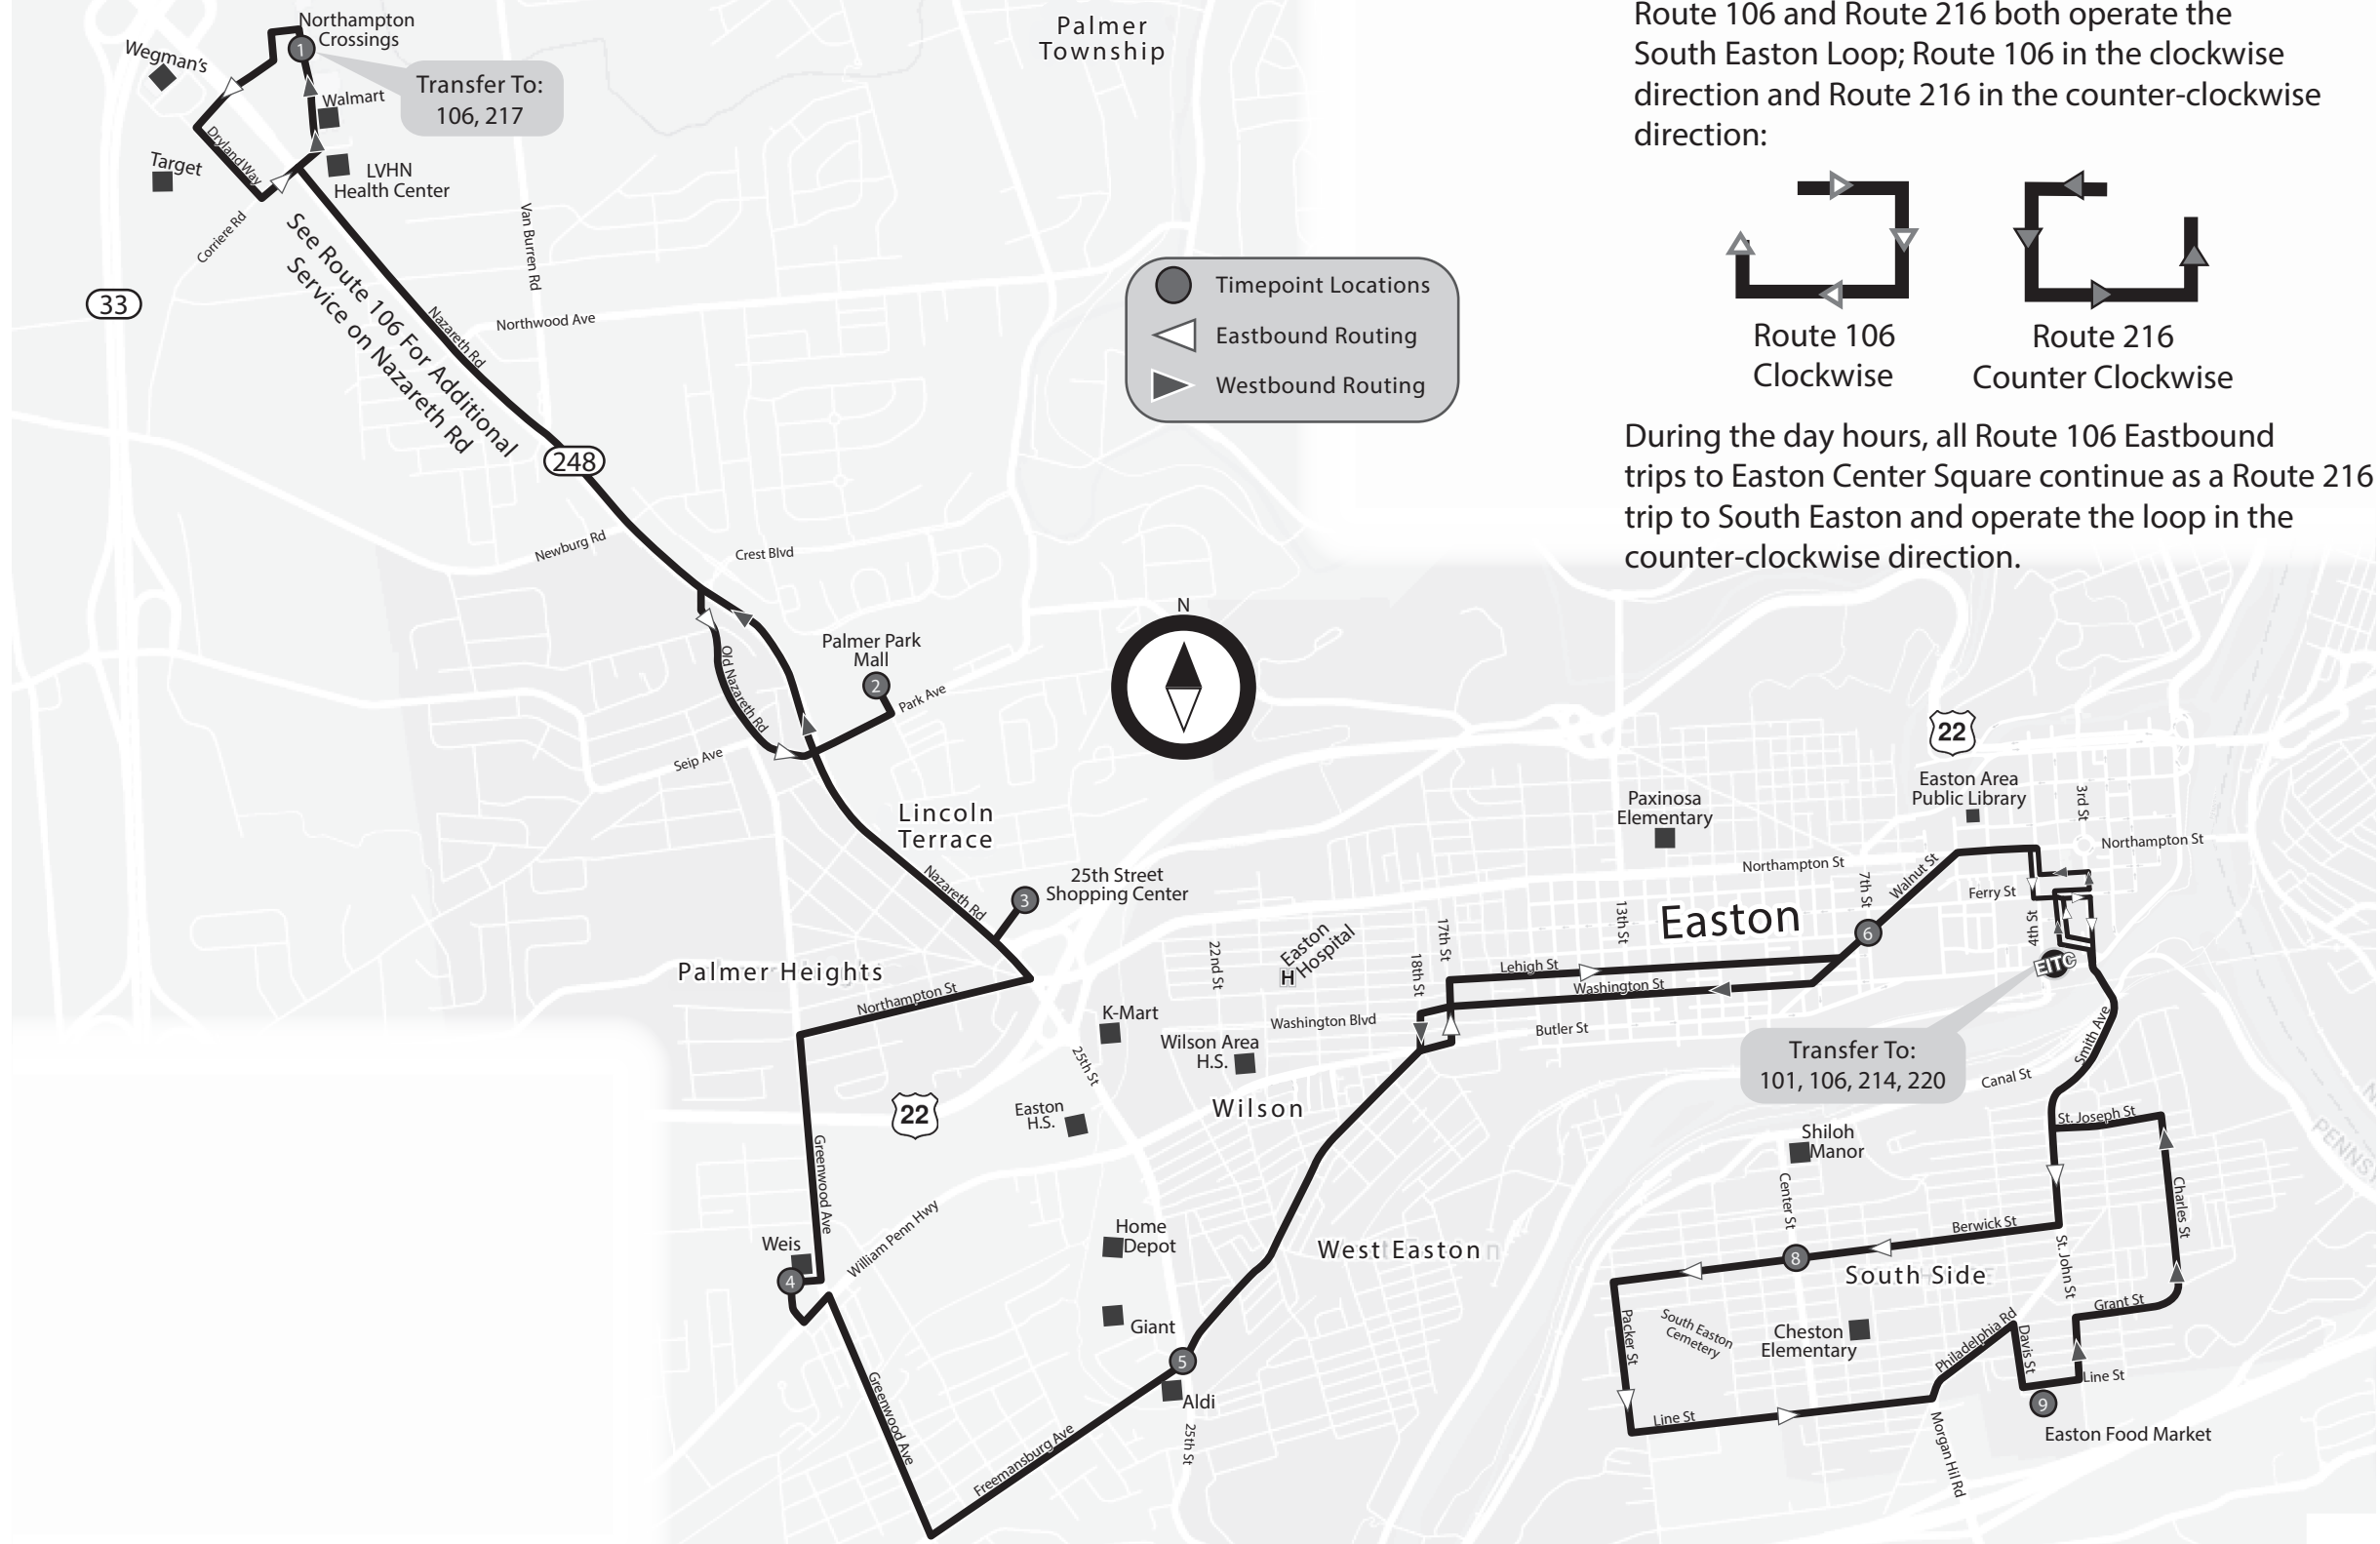

Follow Us On Twitter:
@LANTALV

SubscribetooourYoutubeChannel:
LANTALehighValley

Like Us On Facebook:
LANTALehighValley

****NOTE** Monday - Saturday:**
Eastbound Trips & Timepoints indicated with a (*) are operated by Route 106. Route 216 turns into Route 106 at Easton Center Square when coming from Freemansburg Ave.

Please see lantabus.com or call 610-776-7433 for applications for Reduced Fare or Senior ID cards.

For routes, schedules, and fares:
CALL 610-776-7433
CLICK www.lantabus.com
CONNECT @LANTALehighValley

Route 106 and Route 216 both operate the South Easton Loop; Route 106 in the clockwise direction and Route 216 in the counter-clockwise direction:

During the day hours, all Route 106 Eastbound trips to Easton Center Square continue as a Route 216 trip to South Easton and operate the loop in the counter-clockwise direction.

South Easton - Nazareth Rd via Freemansburg Ave