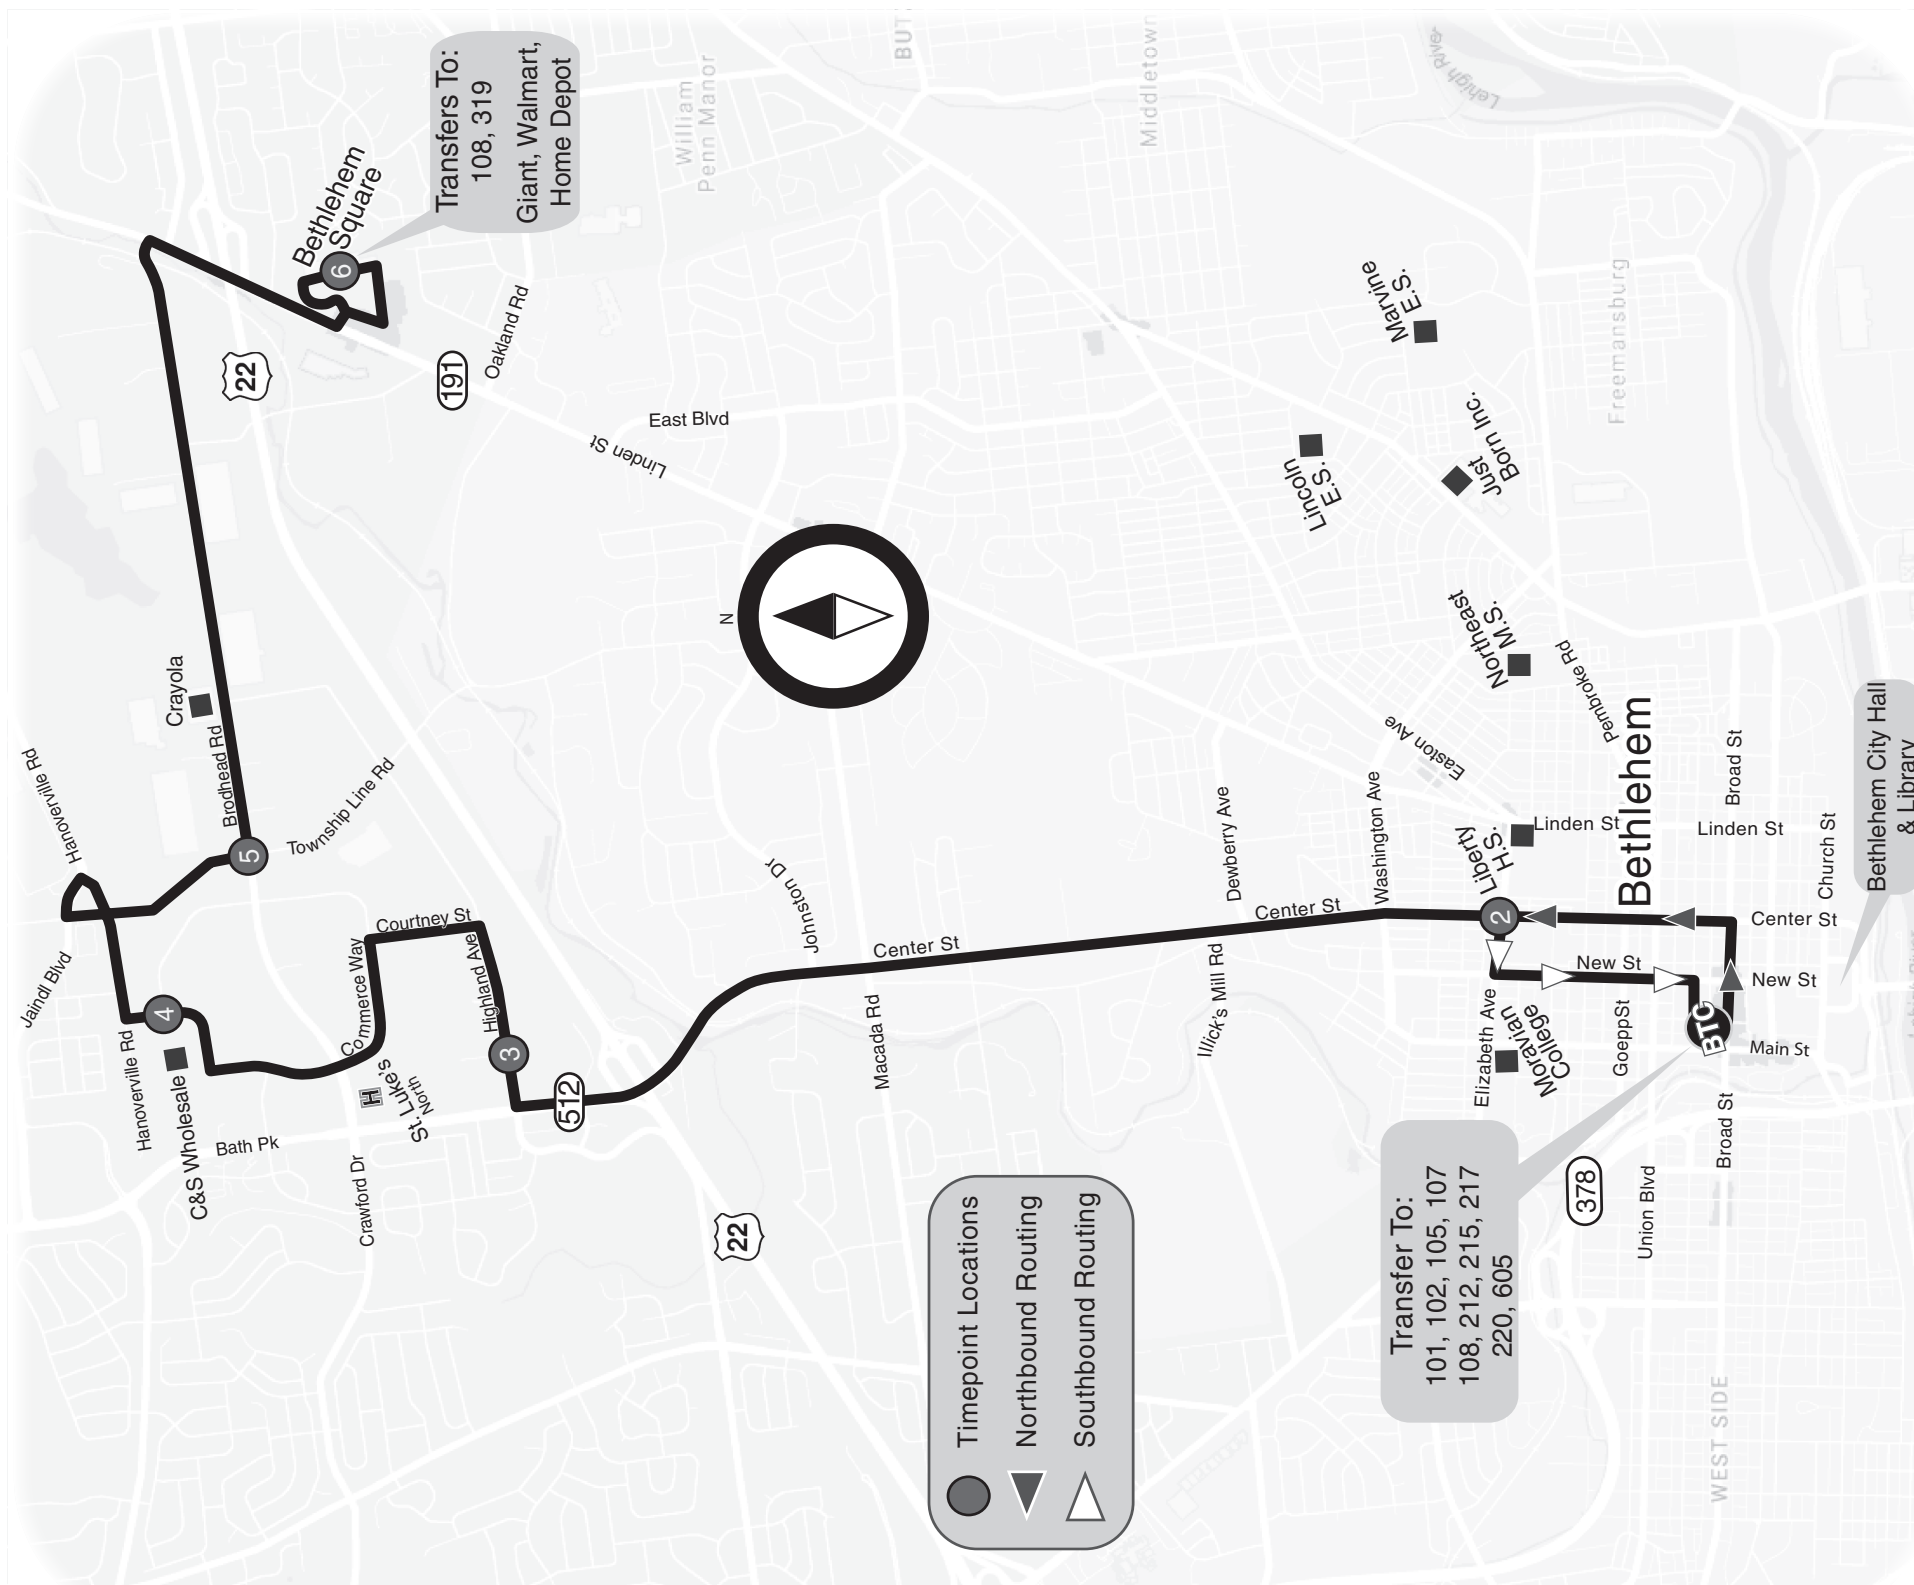

# 327

**ROUTE**

**Broad & Guetter-  
LVIP IV/Highland Ave -  
Bethlehem Square**

EFFECTIVE 06/11/2018

Service to:

- Broad & Guetter
- LVIP IV
- Commerce Way
- Fresh Pet
- C & S Wholesale
- Bethlehem Square