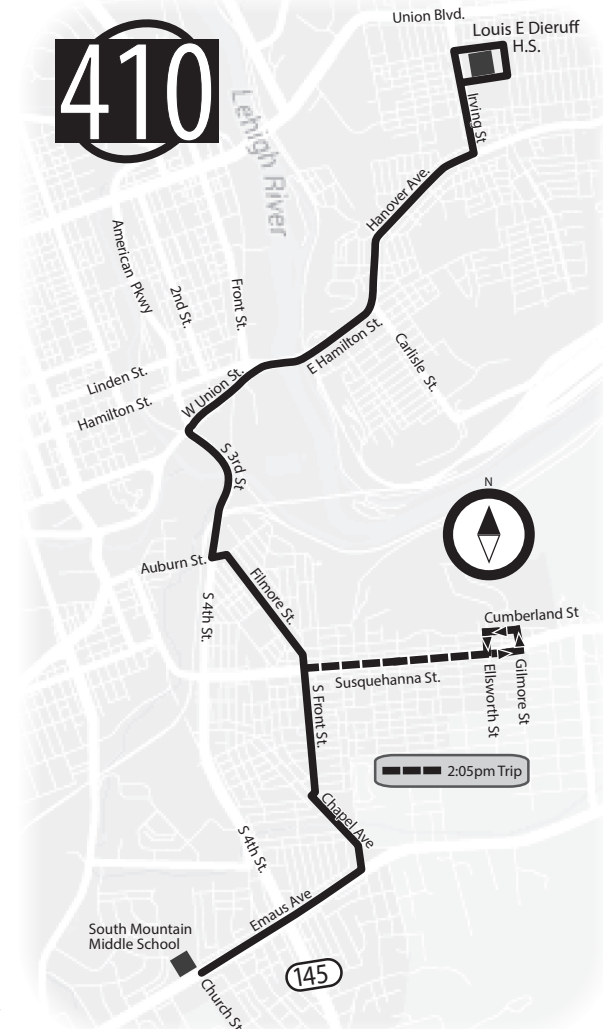

W E E K D A Y

ROUTE

413

Dieruff High School

EFFECTIVE 09/03/2018

Service to:

- Dieruff High School
- 410 - Emaus Ave & Church St
- 411 - Cumberland & Gilmore Sts
- 413 - Dixon St & Mack Blvd

For Real Time Bus Departure Information, please scan the appropriate QR Code, below:

410 - SOUTHBOUND

Dieruff H.S. ▶ Emaus Ave

Dieruff HS	Cumberland Gardens	Emaus Ave & Church St
2:05	2:20	2:32
2:50	--	3:13

411 - NORTHBOUND

Gilmore & Susquehanna ▶ Dieruff H.S.

Gilmore & Susquehanna	Dieruff High School
6:32	6:55

411 - SOUTHBOUND

Dieruff H.S. ▶ Gilmore & Susquehanna

Dieruff HS	Gilmore & Susquehanna
2:50	3:15

How to use this schedule:

Determine your timepoint based on either when you want to leave or when you want to arrive by reading across for your destination and down for your time. A route map is provided on the other side of this schedule to help you relate to the timepoints shown. Please plan to **arrive at your bus stop 3-5 minutes prior to scheduled times** to ensure you catch your bus. Arrival times can vary due to variations in traffic conditions. While on the bus, please be considerate of other riders and speak as quietly as possible and keep conversations short while speaking on your cell phone. Also, if you are listening to music, you must use earphones and keep the volume low enough so that those around you cannot hear the music to which you are listening.

Allentown: Family Center (8th & Hamilton); The Little Apple IGA (N 7th & Tilghman); Allentown Transportation Center (6th & Linden); LANta Office (1060 Lehigh Street).

Bethlehem: The Metro Mart (Broad & Guetter); Plaza Cards and Snacks (115 Bethlehem Plaza).