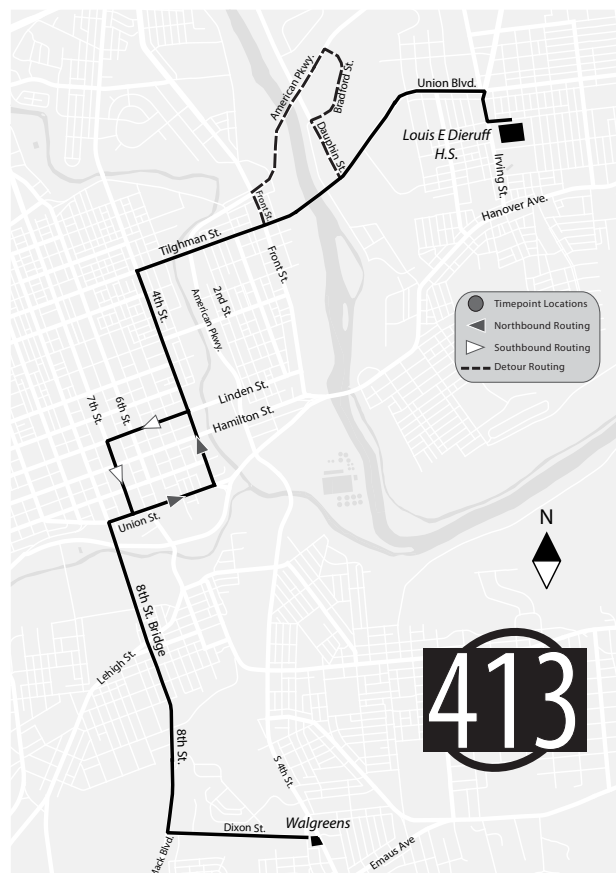

413 - SOUTHBOUND

Dieruff H.S. ▶ Dixon & S. 5th Sts

Dieruff High School	Dixon & S. 5th Sts
2:50	3:25

LANtaBus Fares	
	Effective 06/11/18
One-Way Ride Children 5 and under ride free with a fare-paying adult	$2.00
Day Pass Unlimited rides all day	$4.00
10-Ride Ticket	$16.00
31-Day Pass Good for 31 days after first use	$60.00
Annual Pass	$660.00
Transfers Can be purchased when paying fare. Transfers are good for 2 hours from time of purchase and can only be used to complete a one-way trip	$0.25

All above fare products may be purchased on LANTA buses or at LANtaBus sales outlets. Please see the listing on this page or visit lantabus.com or call 610-776-7433 for locations.

Day Passes and 31-Day Passes are non-transferrable.

School passes are available at BASD & ASD Schools.

Senior Citizens (65+) may ride LANta Bus FREE any time. The PennDOT Senior Citizen ID can be used as proof of eligibility.

Persons with disabilities may purchase a Day Pass for $1 from the LANtaBus operator.

Please see lantabus.com or call 610-776-7433 for applications for Reduced Fare or Senior ID cards.

Follow Us On Twitter:
@LANTALV

Subscribe to our Youtube Channel:
LANTALehighValley

Like Us On Facebook:
LANTALehighValley

ROUTE

Dieruff High School

EFFECTIVE 09/03/2018

Service to:

- Dieruff High School
- 410 - Emaus Ave & Church St
- 411 - Cumberland & Gilmore Sts
- 413 - Dixon St & Mack Blvd

For Real Time Bus Departure Information, please scan the appropriate QR Code, below:

iPhone:

Android:

For routes, schedules, and fares:

- CALL 610-776-7433
- TDD 610-432-8505
- CLICK www.lantabus.com