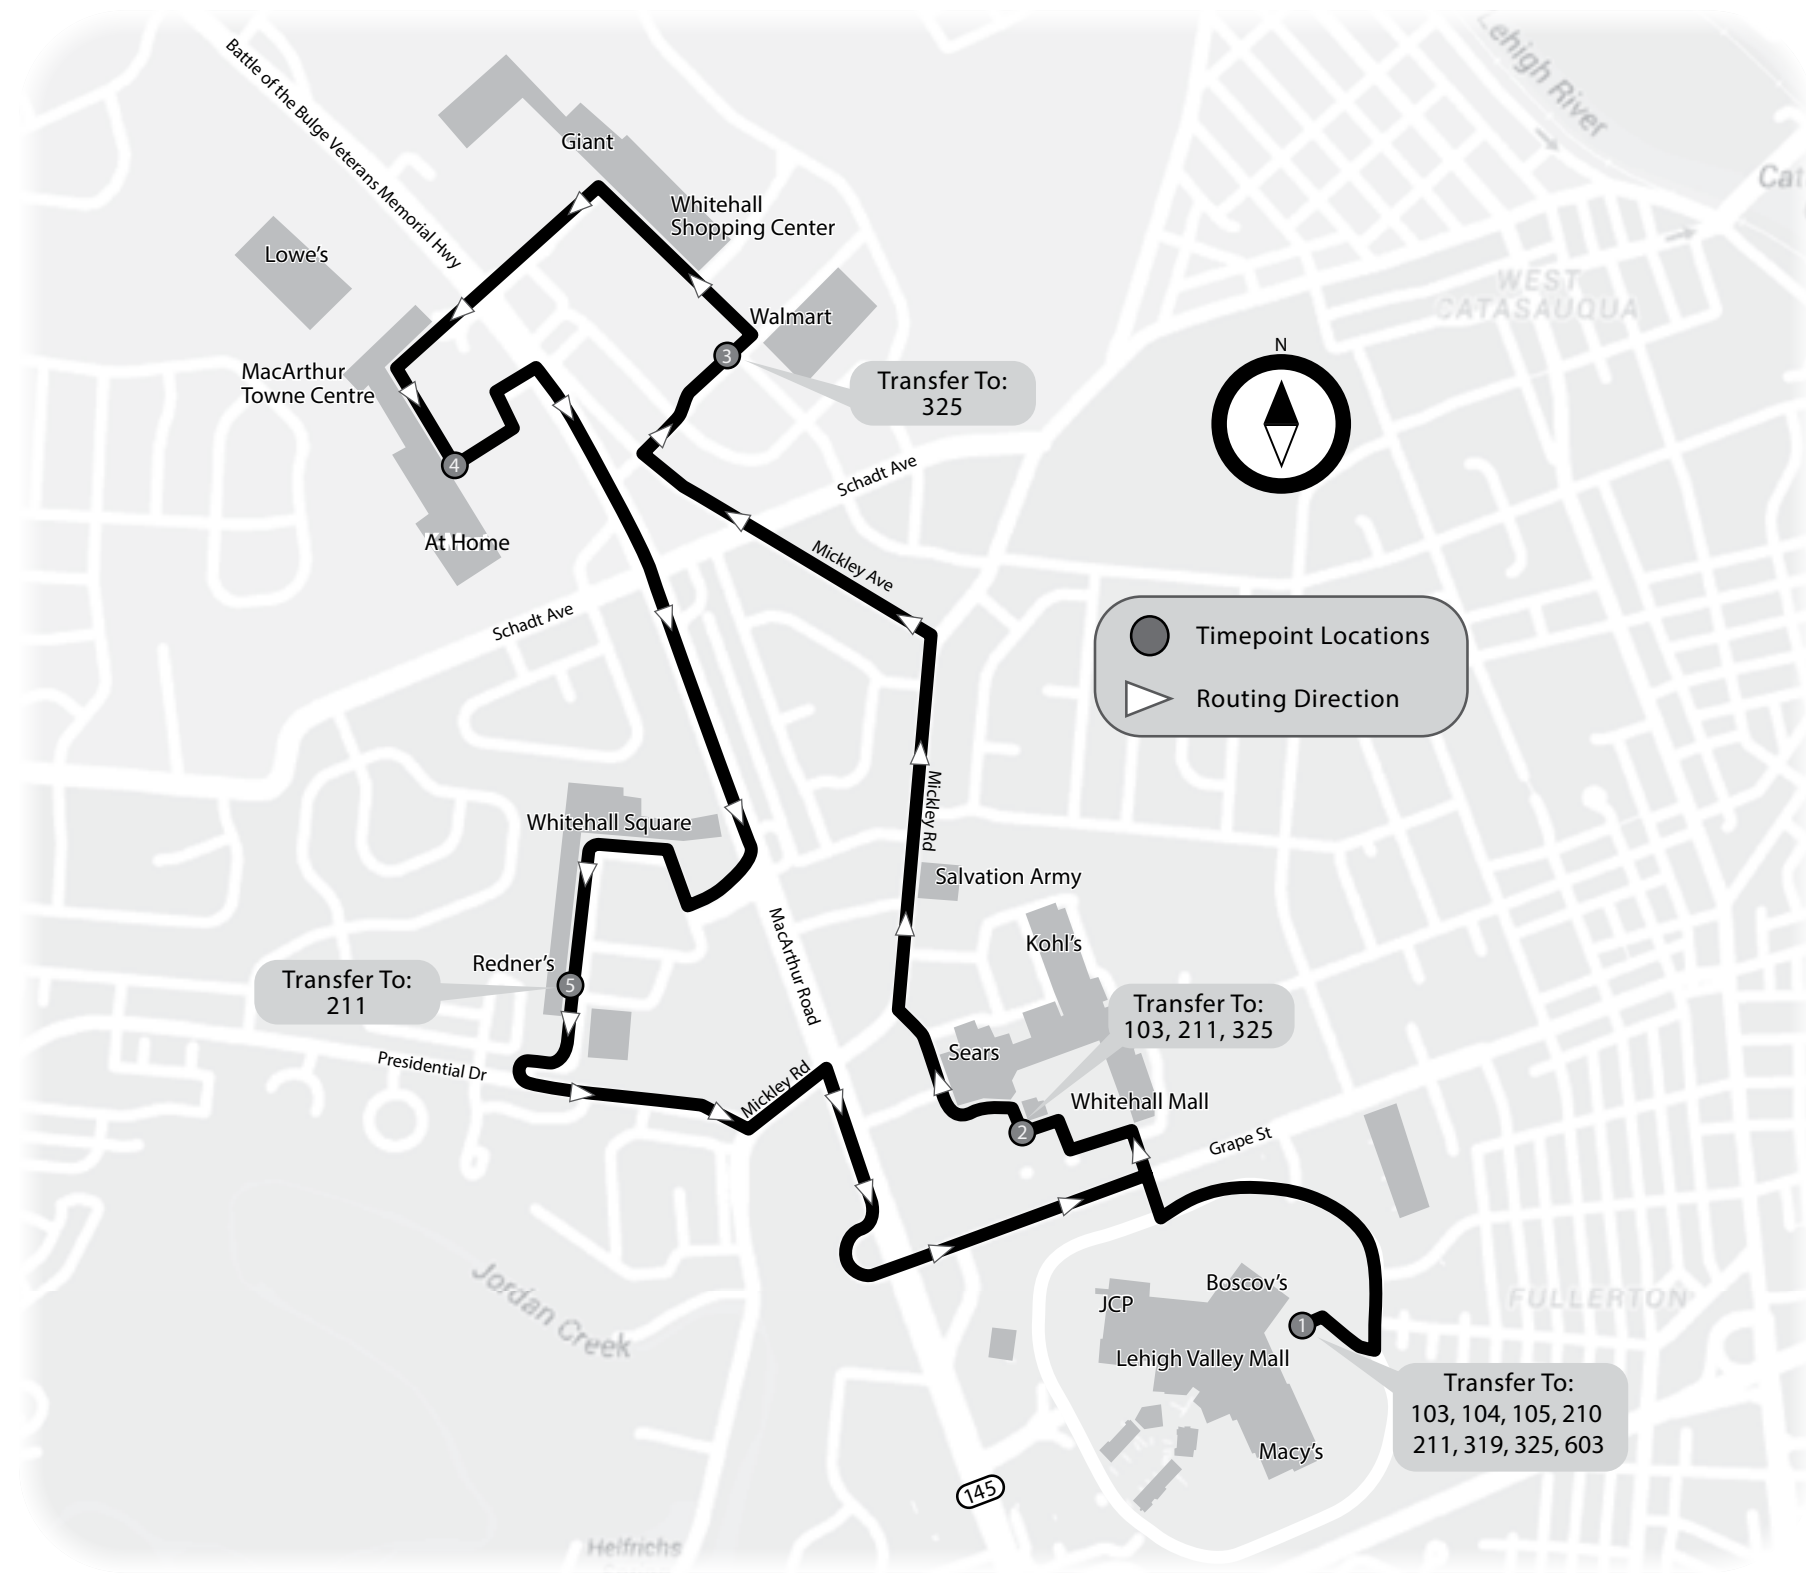

LANtaBus Fares	
	Effective 06/11/18
One-Way Ride Children 5 and under ride free with a fare-paying adult	$2.00
Day Pass Unlimited rides all day	$4.00
10-Ride Ticket	$16.00
31-Day Pass Good for 31 days after first use	$60.00
Annual Pass	$660.00
Transfers Can be purchased when paying fare. Transfers are good for 2 hours from time of purchase and can only be used to complete a one-way trip	$0.25

All above fare products may be purchased on LANTA buses or at LANtaBus sales outlets. Please see the listing on this page or visit lantabus.com or call 610-776-7433 for locations.

Day Passes and 31-Day Passes are non-transferrable.

Senior Citizens (65+) may ride LANta Bus FREE any time. The PennDOT Senior Citizen ID can be used as proof of eligibility.

Persons with disabilities may purchase a Day Pass for $1 from the LANtaBus operator.

Please see lantabus.com or call 610-776-7433 for applications for Reduced Fare or Senior ID cards.

Follow Us On Twitter: @LANTALV
Subscribe to our Youtube Channel: LANTALehighValley
Like Us On Facebook: LANTALehighValley

ROUTE 602

MacArthur Road WhirlyBird

○-----**EFFECTIVE 09/03/18**

Service to:
Lehigh Valley Mall
Whitehall Mall / Kohl's
Salvation Army Thrift Store
Whitehall Shopping Center / WalMart
MacArthur Towne Centre
Whitehall Square / Redner's

For Real Time Bus Departure Information, please scan the appropriate QR Code, below:

iPhone:

Android:

For routes, schedules, and fares:
CALL 610-776-7433
CLICK www.lantabus.com
CONNECT @LANTALehighValley